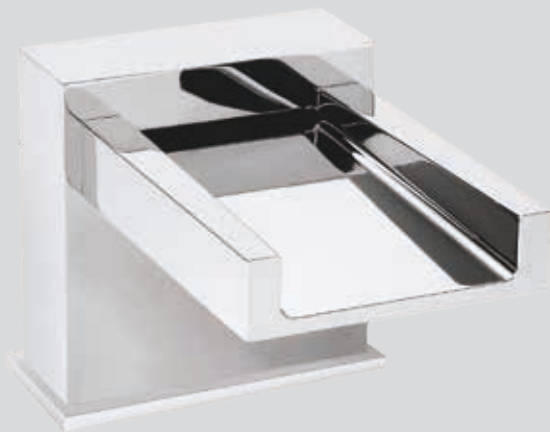

5113

- BOCCA A CASCATA 1/2" PER LAVABO
- WASH BASIN WATERFALL SPOUT 1/2"