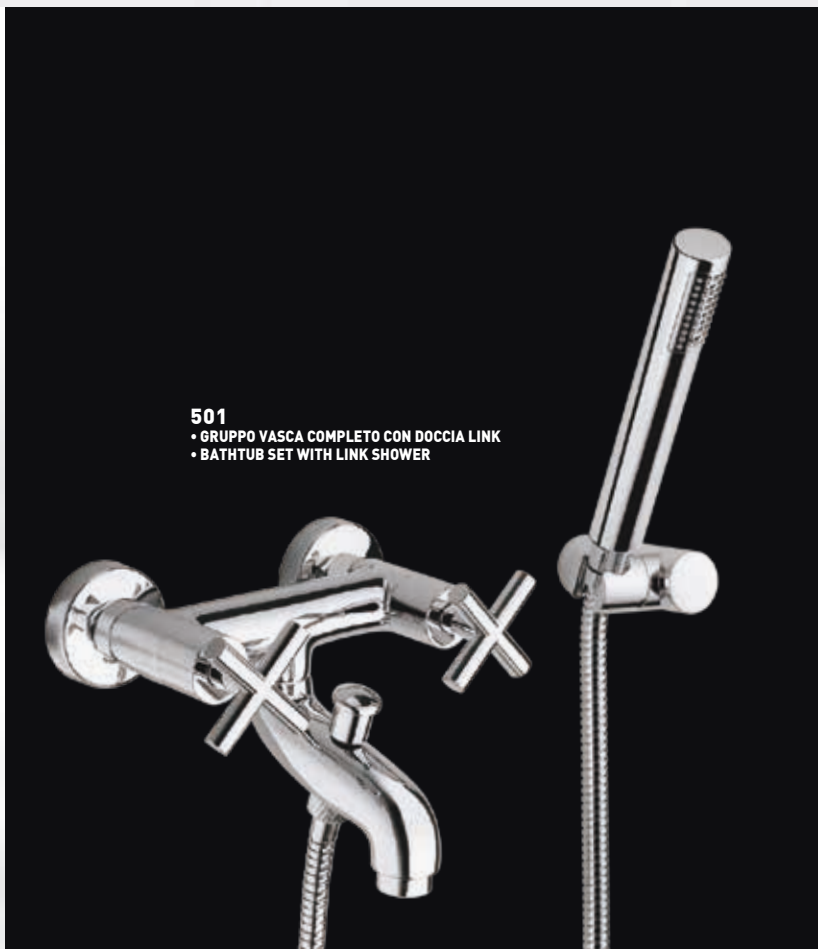

501
• GRUPPO VASCA COMPLETO CON DOCCIA LINK
• BATHTUB SET WITH LINK SHOWER