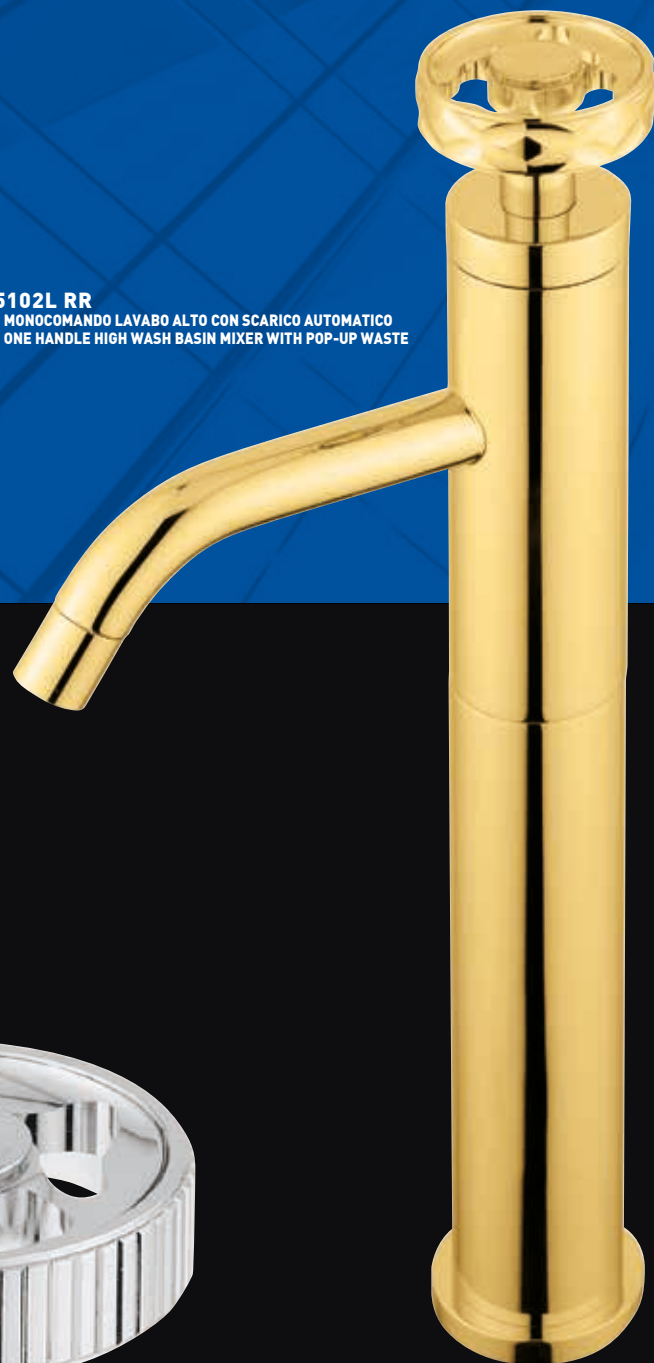

ROUND

CONSUMO DI ACQUA LIMITATO
LIMITED WATER CONSUMPTION

ROUND

5102L RR

- MONOCOMANDO LAVABO ALTO CON SCARICO AUTOMATICO
- ONE HANDLE HIGH WASH BASIN MIXER WITH POP-UP WASTE

5102L RR

5102L ZZ

RR