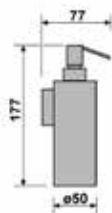

Square 127
Porta sapone liquido in ottone
Liquid soap dispenser holder in brass