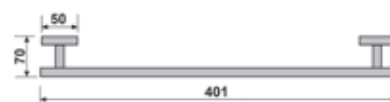

**Square 210**  
Porta salvietta 30 cm.  
Towel rail 30 cm.

**Square 211**  
Porta salvietta 45 cm.  
Towel rail 45 cm.

**Square 212**  
Porta salvietta 60 cm.  
Towel rail 60 cm.

**Square 215**  
Porta salvietta 40 cm.  
Towel rail 40 cm.