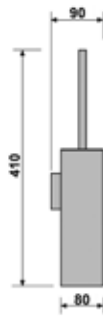

Square 221
Porta scopino in ottone
Toilet brush holder in brass