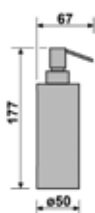

**Square 210**  
Porta salvietta 30 cm.  
Towel rail 30 cm.

**Square 211**  
Porta salvietta 45 cm.  
Towel rail 45 cm.

**Square 212**  
Porta salvietta 60 cm.  
Towel rail 60 cm.

**Square 215**  
Porta salvietta 40 cm.  
Towel rail 40 cm.

**Square 813**  
Mensola porta salvietta 60 cm.  
Towel rack 60 cm.

Square 234  
Porta rotolo di scorta  
Reserve toilet roll holder

Square 235  
Porta rotolo  
Toilet roll holder

Square 246  
Appendino  
Hook

Square 221  
Porta scopino in ottone  
Toilet brush holder in brass

Square 253  
Porta scopino d'appoggio in ottone  
Standing toilet brush holder in brass

**Square 725**  
 Porta sapone d'appoggio in ottone  
 Standing soap holder in brass