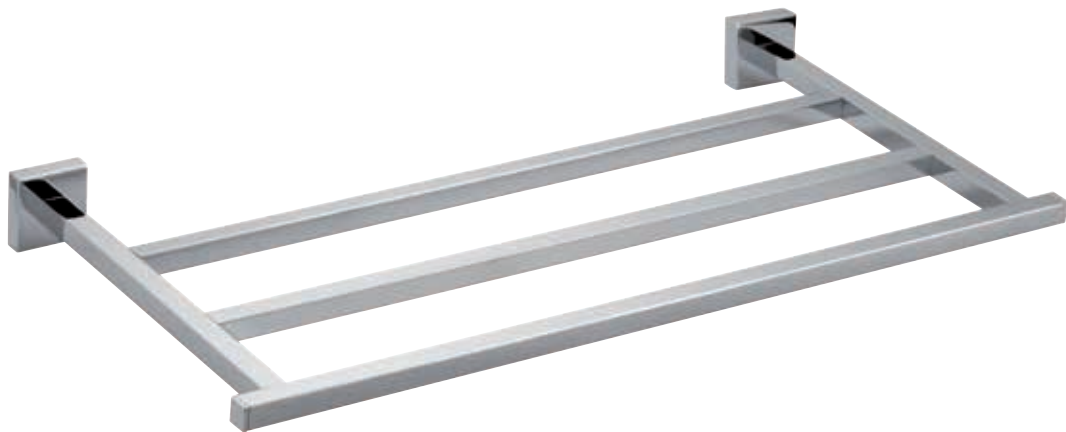

**Square 210**  
Porta salvietta 30 cm.  
Towel rail 30 cm.

**Square 211**  
Porta salvietta 45 cm.  
Towel rail 45 cm.

**Square 212**  
Porta salvietta 60 cm.  
Towel rail 60 cm.

**Square 215**  
Porta salvietta 40 cm.  
Towel rail 40 cm.

**Square 813**  
Mensola porta salvietta 60 cm.  
Towel rack 60 cm.

Square 234  
Porta rotolo di scorta  
Reserve toilet roll holder

Square 235  
Porta rotolo  
Toilet roll holder

Square 246  
Appendino  
Hook