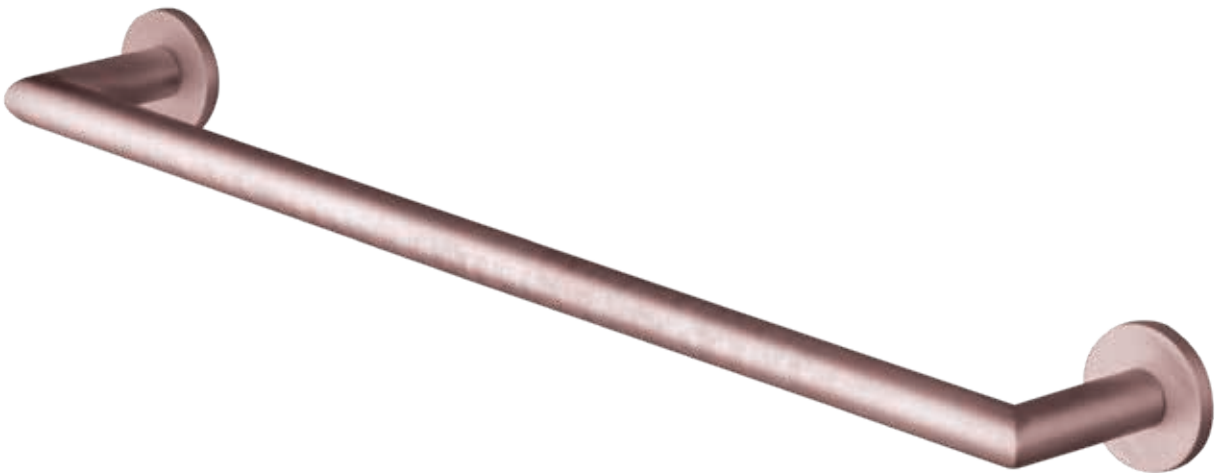

# Elite

**Elite 124**  
Porta sapone in ottone  
Soap holder in brass

**Elite 144**  
Porta bicchiere in ottone  
Tumbler holder in brass

**Elite 127**

Porta sapone liquido in ottone  
Liquid soap dispenser holder in brass

Elite 141  
Porta bicchiere in ottone  
Tumbler holder in brass

**Elite 210**  
Porta salvietta 30 cm.  
Towel rail 30 cm.

**Elite 211**  
Porta salvietta 45 cm.  
Towel rail 45 cm.

**Elite 212**  
Porta salvietta 60 cm.  
Towel rail 60 cm.

Elite

**Elite 215**  
Porta salvietta 35 cm.  
Towel rail 35 cm.

**Elite 725**  
Porta sapone d'appoggio in ottone  
Standing soap holder in brass

**Elite 745**  
Porta bicchiere d'appoggio  
Standing tumbler in brass

Elite 241  
Appendino  
Hook

Elite 244  
Appendino doppio  
Double hook

**Elite 220**  
Porta scopino in ottone  
Toilet brush holder in brass

**Elite 253**  
Porta scopino d'appoggio in  
ottone  
Standing toilet brush holder in  
brass