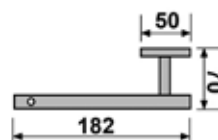

**Square 210**  
Porta salvietta 30 cm.  
Towel rail 30 cm.

**Square 211**  
Porta salvietta 45 cm.  
Towel rail 45 cm.

**Square 212**  
Porta salvietta 60 cm.  
Towel rail 60 cm.

**Square 215**  
Porta salvietta 40 cm.  
Towel rail 40 cm.

**Square 813**  
Mensola porta salvietta 60 cm.  
Towel rack 60 cm.

Square 234  
Porta rotolo di scorta  
Reserve toilet roll holder

Square 235  
Porta rotolo  
Toilet roll holder

Square 246  
Appendino  
Hook