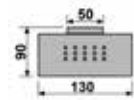

Square 125
Porta sapone in ottone
Soap holder in brass