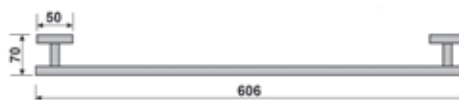

**Square 210**  
Porta salvietta 30 cm.  
Towel rail 30 cm.

**Square 211**  
Porta salvietta 45 cm.  
Towel rail 45 cm.

**Square 212**  
Porta salvietta 60 cm.  
Towel rail 60 cm.

**Square 215**  
Porta salvietta 40 cm.  
Towel rail 40 cm.