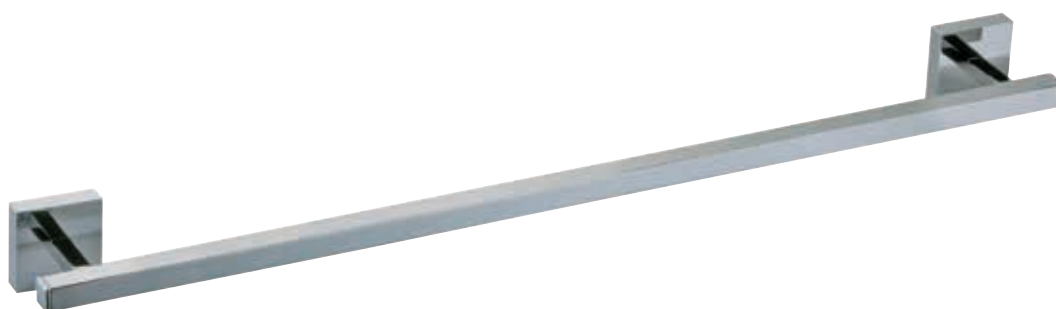

# Square

**Square 125**  
 Porta sapone in ottone  
 Soap holder in brass

**Square 127**  
 Porta sapone liquido in ottone  
 Liquid soap dispenser holder in brass

**Square 145**  
 Porta bicchiere in ottone  
 Tumbler holder in brass

**Square 210**  
Porta salvietta 30 cm.  
Towel rail 30 cm.

**Square 211**  
Porta salvietta 45 cm.  
Towel rail 45 cm.

**Square 212**  
Porta salvietta 60 cm.  
Towel rail 60 cm.

**Square 215**  
Porta salvietta 40 cm.  
Towel rail 40 cm.