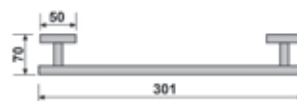

**Square 210**  
Porta salvietta 30 cm.  
Towel rail 30 cm.

**Square 211**  
Porta salvietta 45 cm.  
Towel rail 45 cm.

**Square 212**  
Porta salvietta 60 cm.  
Towel rail 60 cm.

**Square 215**  
Porta salvietta 40 cm.  
Towel rail 40 cm.