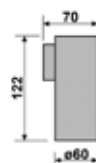

**Square 210**  
Porta salvietta 30 cm.  
Towel rail 30 cm.

**Square 211**  
Porta salvietta 45 cm.  
Towel rail 45 cm.

**Square 212**  
Porta salvietta 60 cm.  
Towel rail 60 cm.

**Square 215**  
Porta salvietta 40 cm.  
Towel rail 40 cm.