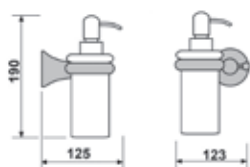

# Elite

**Elite 124**  
Porta sapone in ottone  
Soap holder in brass

**Elite 144**  
Porta bicchiere in ottone  
Tumbler holder in brass

**Elite 127**

Porta sapone liquido in ottone  
Liquid soap dispenser holder in brass

Elite 141  
Porta bicchiere in ottone  
Tumbler holder in brass

**Elite 210**  
Porta salvietta 30 cm.  
Towel rail 30 cm.

**Elite 211**  
Porta salvietta 45 cm.  
Towel rail 45 cm.

**Elite 212**  
Porta salvietta 60 cm.  
Towel rail 60 cm.