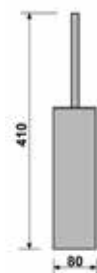

Square 253
Porta scopino d'appoggio in ottone
Standing toilet brush holder in brass