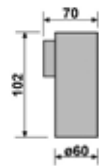

Elite 141  
Porta bicchiere in ottone  
Tumbler holder in brass

**Elite 210**  
Porta salvietta 30 cm.  
Towel rail 30 cm.

**Elite 211**  
Porta salvietta 45 cm.  
Towel rail 45 cm.

**Elite 212**  
Porta salvietta 60 cm.  
Towel rail 60 cm.