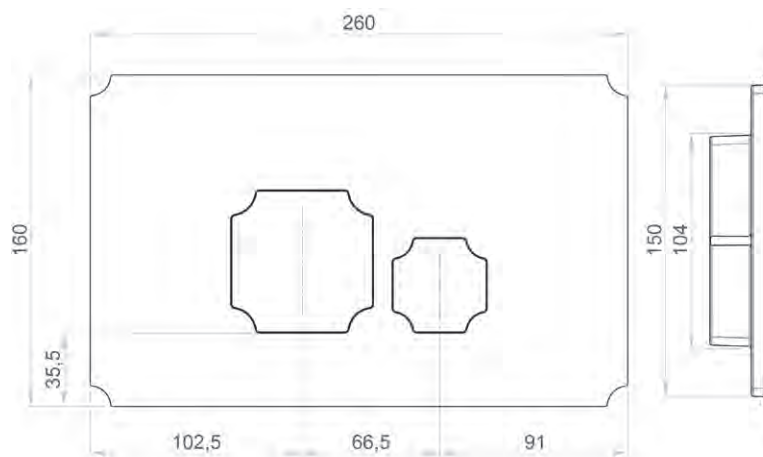

ADPC. 10002

Piastra WC Antique in acciaio

Antique stainless steel toilet flush plate

Compatibilità con
Compatibility with:

- **Geberit**
  SIGMA 8 CM
  SIGMA 12 CM
- **Tece**
  2003-2020
  2021-NOW
- **Viega**
  Prevista 3H - 3L - 3F
- **Oli**
  74 PLUS
  120 PLUS
  EXPERT PLUS
  QUADRA PLUS