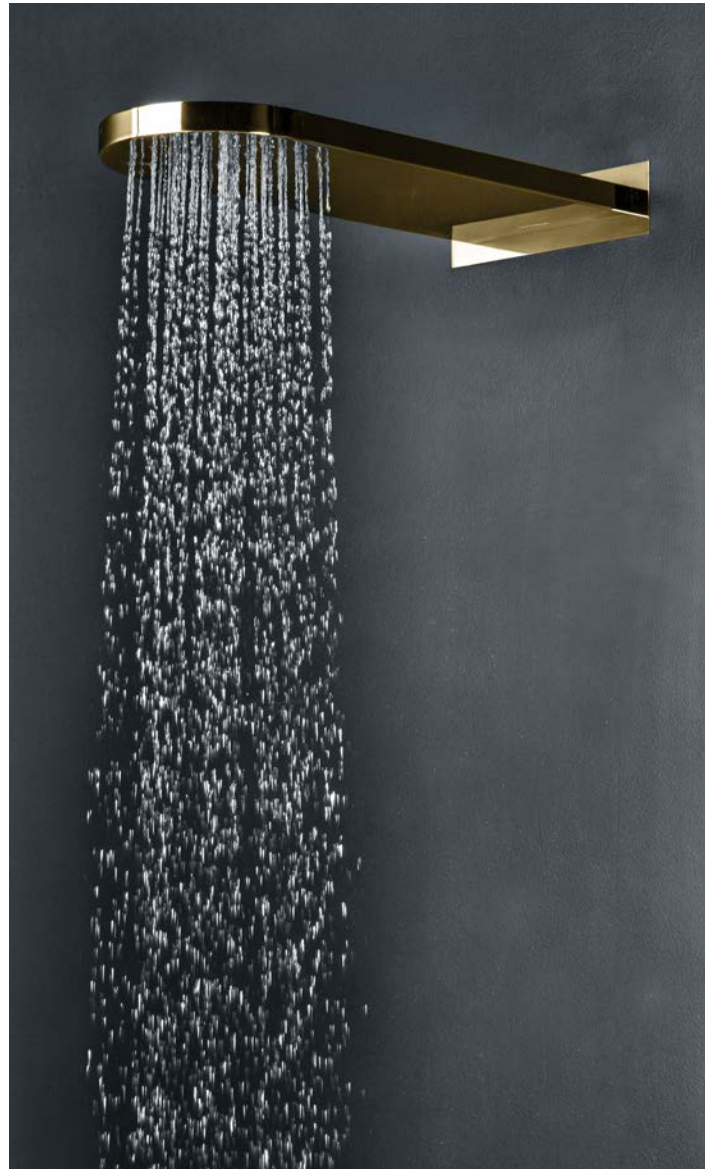

BD02210
Chrome finish

SOFFIONI

SHOWERHEADS

BD03210
Brushed Nickel finish

BD04120
Chrome finish

BD04010
Gold finish

BD04420
Gold finish

BD04410
Chrome finish

BOCCHE A CASCATA

WATERFALL SPOUTS

BD05010
Brushed Nickel finish

BD05110
Chrome finish

BD05210
PVD Black Nickel finish

BD05310
Matt Black finish

BD05930
Chrome finish

BD05930
Gold finish