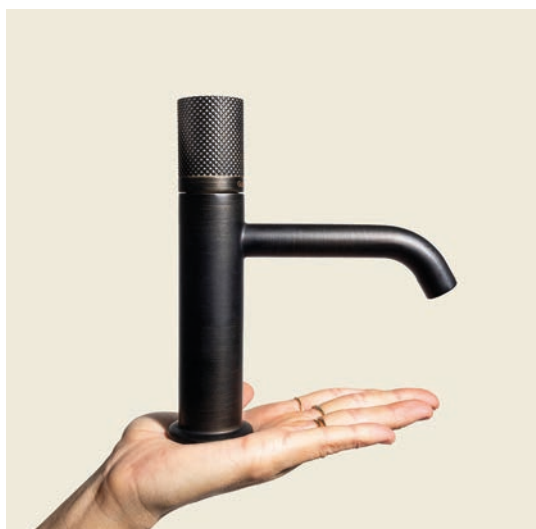

SPRINT COLOR®

Scegli la tua maniglia personalizzata
Choose your custom handle

La collezione SPRINT COLOR indossa un comando dove la lavorazione è l'elemento chiave della composizione.

Finiture opache e lucide del corpo del rubinetto giocano con il rivestimento del comando, creando isole cromatiche per consentire la massima personalizzazione di composizioni da accostare ad ambienti bagno.

SPRINT COLOR collection wears a command where the workmanship is the key element of the composition.

Matt and polished finishes of the faucet body play with the control coating, creating chromatic isles to enable the maximum customization to be combined with bathroom ambiances.