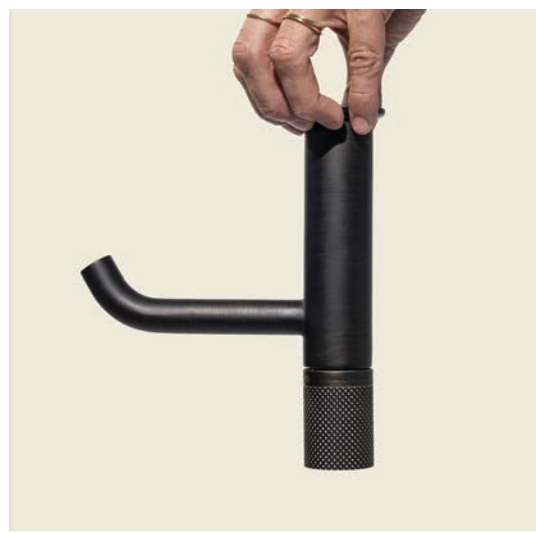

SPRINT COLOR®

Scegli la tua maniglia personalizzata
Choose your custom handle

La collezione SPRINT COLOR indossa un comando dove la lavorazione è l'elemento chiave della composizione.

Finiture opache e lucide del corpo del rubinetto giocano con il rivestimento del comando, creando isole cromatiche per consentire la massima personalizzazione di composizioni da accostare ad ambienti bagno.

SPRINT COLOR collection wears a command where the workmanship is the key element of the composition.

Matt and polished finishes of the faucet body play with the control coating, creating chromatic isles to enable the maximum customization to be combined with bathroom ambiances.