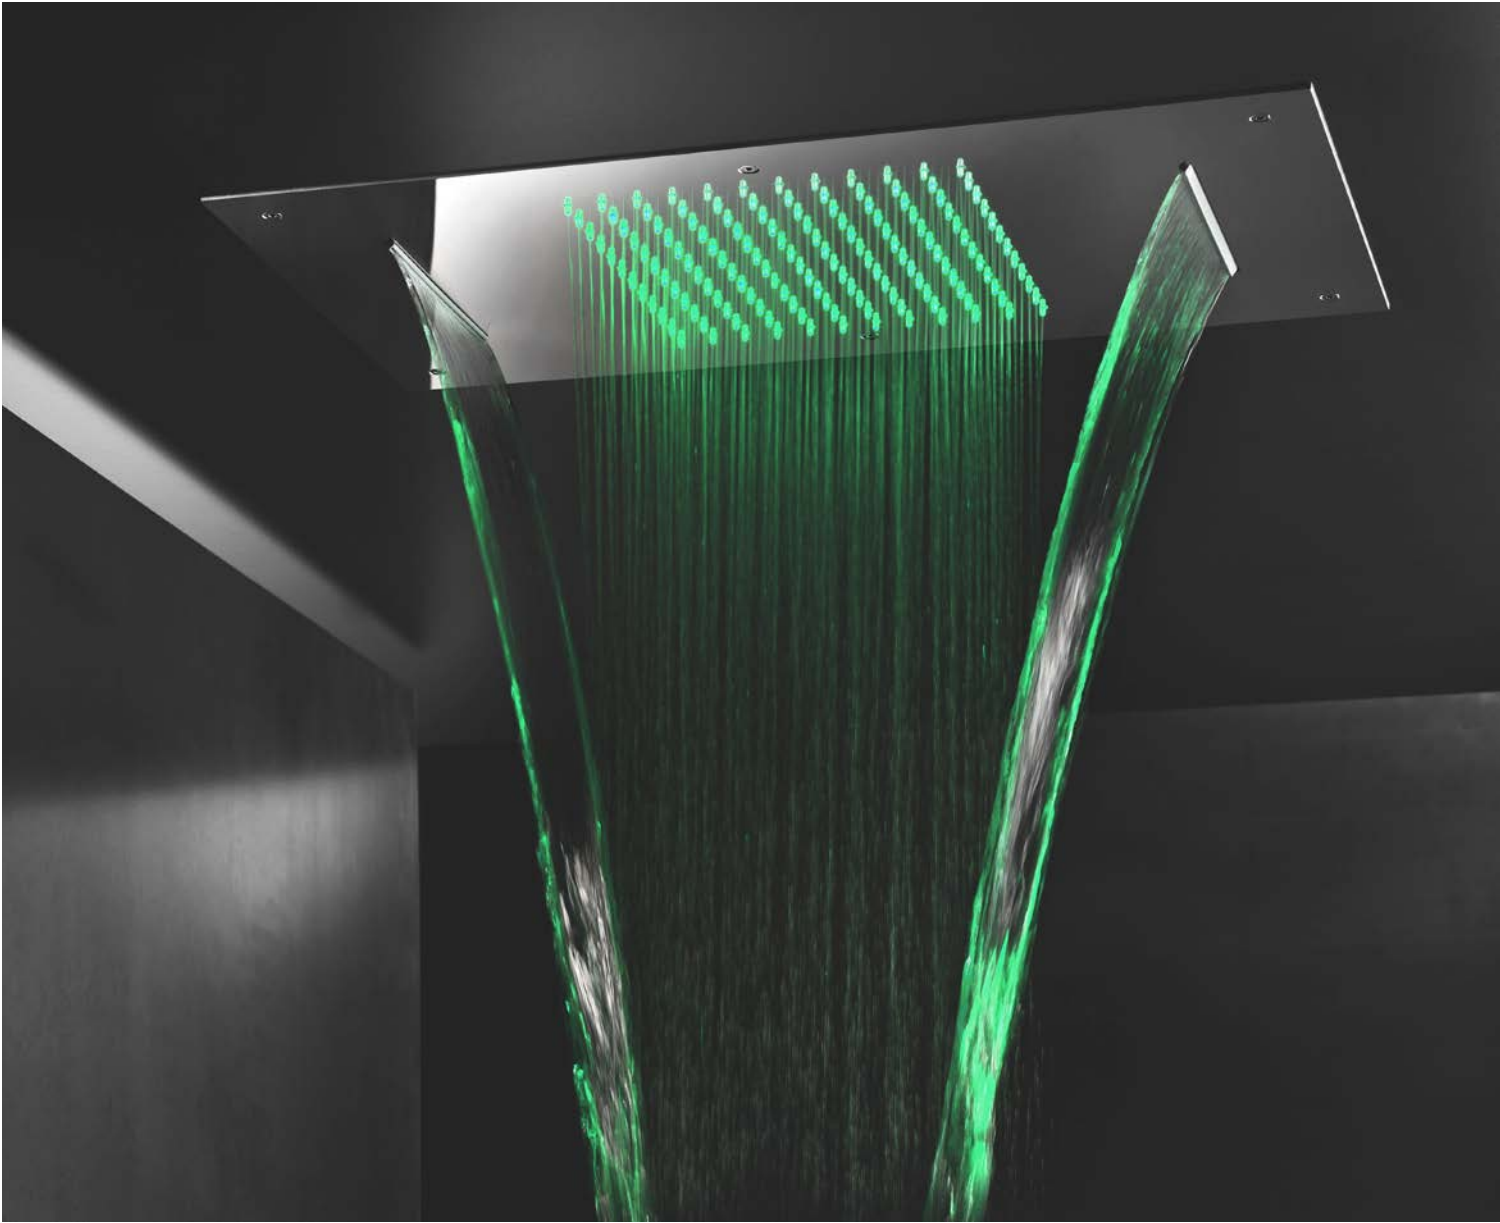

BD01410 Brushed Nickel finish