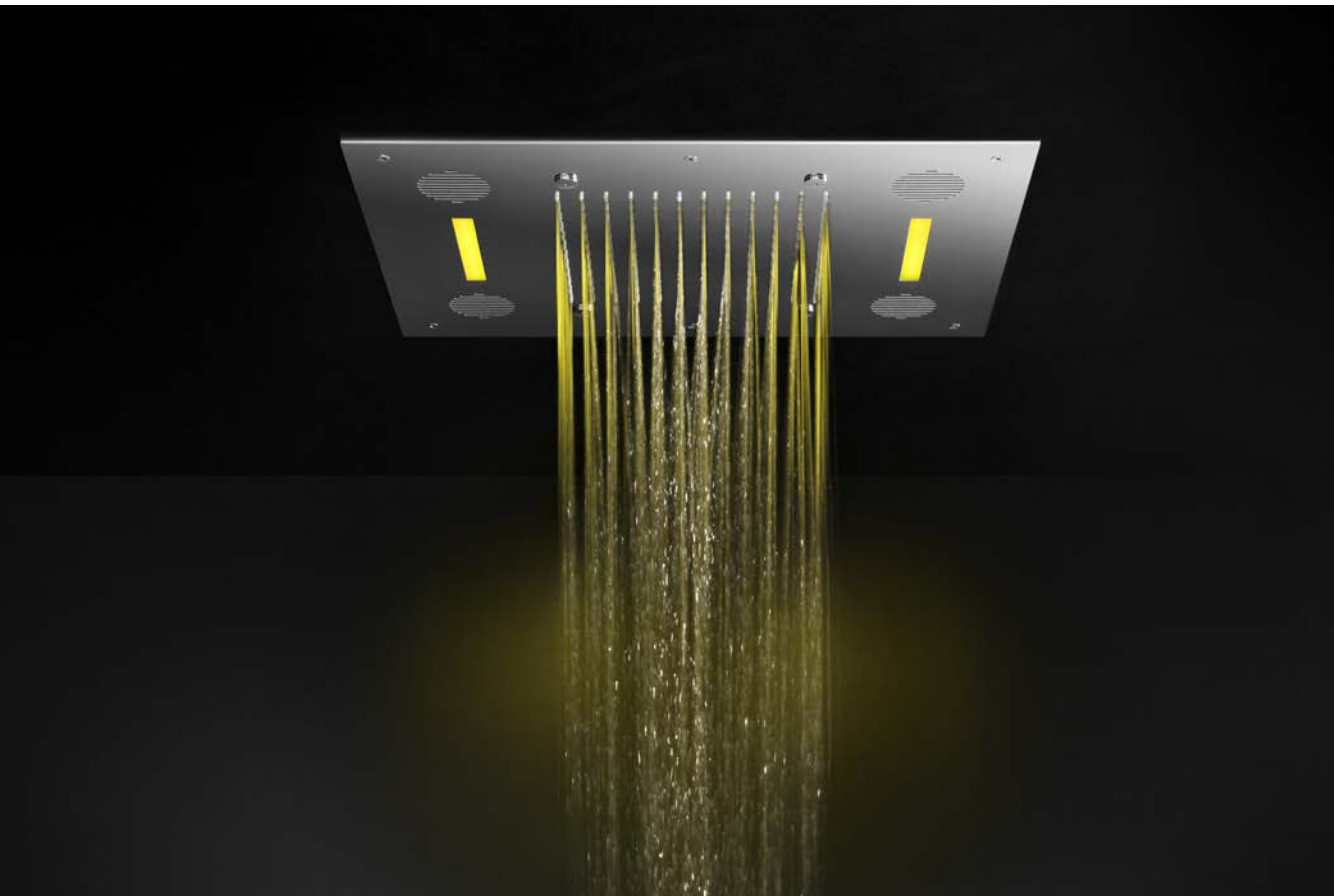

WATERTHERAPY

STAINLESS STEEL CHROMOTHERAPY SHOWERHEADS

BD01010 Brushed Nickel finish