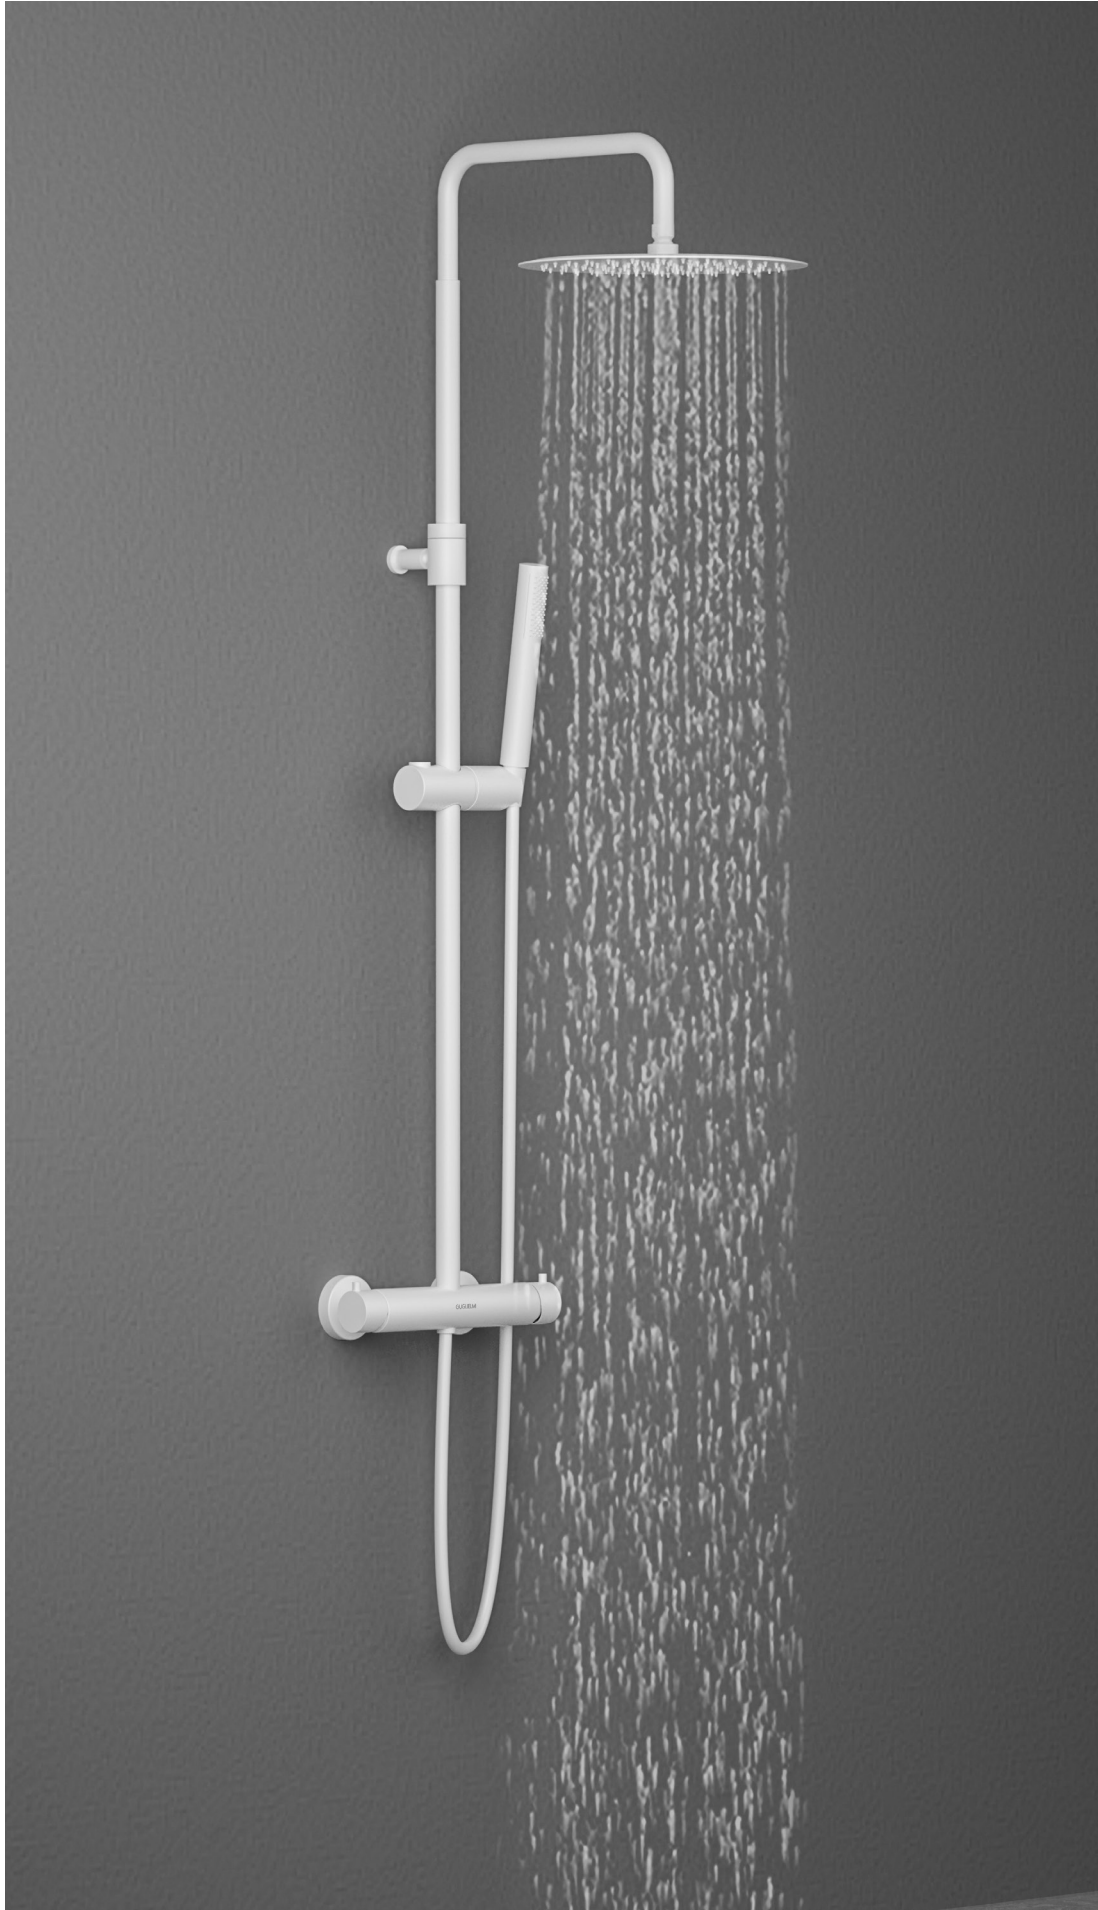

BOCCHE A CASCATA

WATERFALL SPOUTS

BD05010
Brushed Nickel finish

BD05110
Chrome finish

BD05210
PVD Black Nickel finish

BD05310
Matt Black finish

BD05930
Chrome finish

BD05930
Gold finish

COLONNE DOCCIA

SHOWER COLUMNS

BD31510 Chrome finish

BD30310 Chrome finish

COLONNE DOCCIA

BD31210 Gold finish

BD31310 Chrome finish

COLONNE DOCCIA