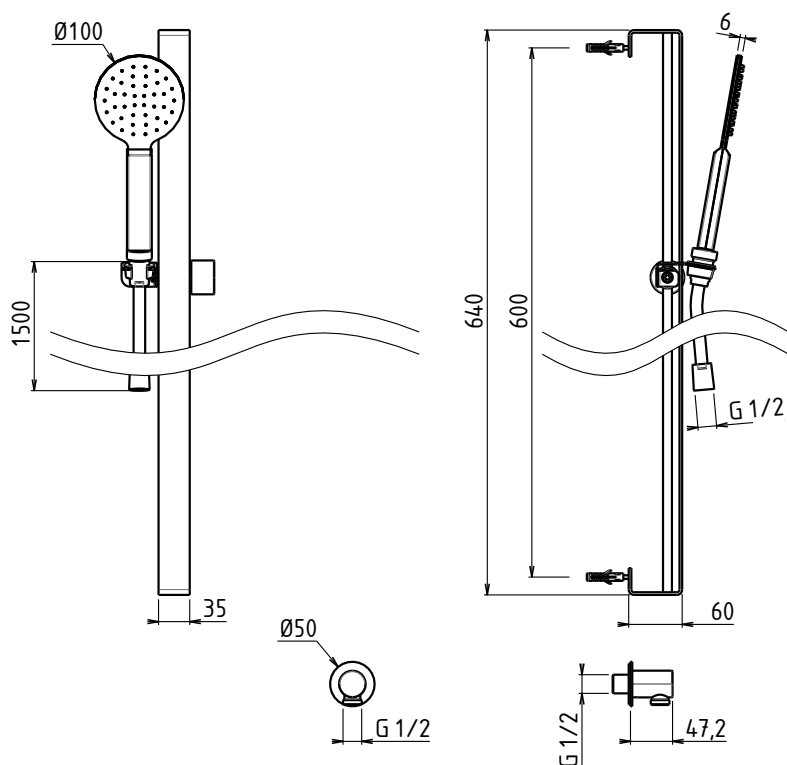

## Barre de Douche Complète Rectangle Plat Lg 35 mm & Prise d'Eau

Flat shower sliding bar kit with round water inlet, flat stainless steel hand shower with anti-limescale silicone nozzles, flexible hose 1,50m