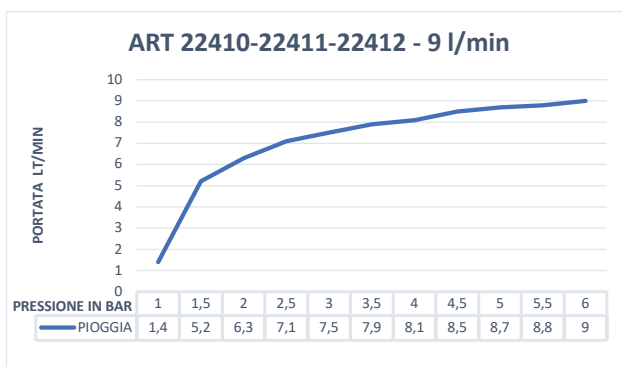

limitatore *limiter*
ugelli *nozzles*

9 l/min
88