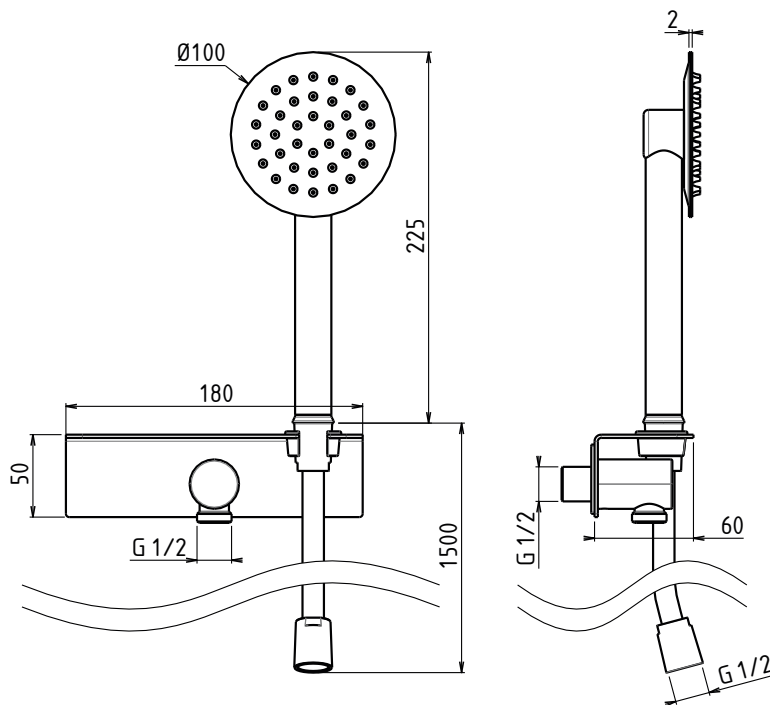

## Prise d'Eau/Patère Complète Douchette Slim à Droite & Etagère Lg 180 mm

Wall-mounted shower kit with flexible hose 1,50m ultra slim stainless steel hand shower with anti-limescale silicone nozzles, shower bracket with water inlet and right shelf