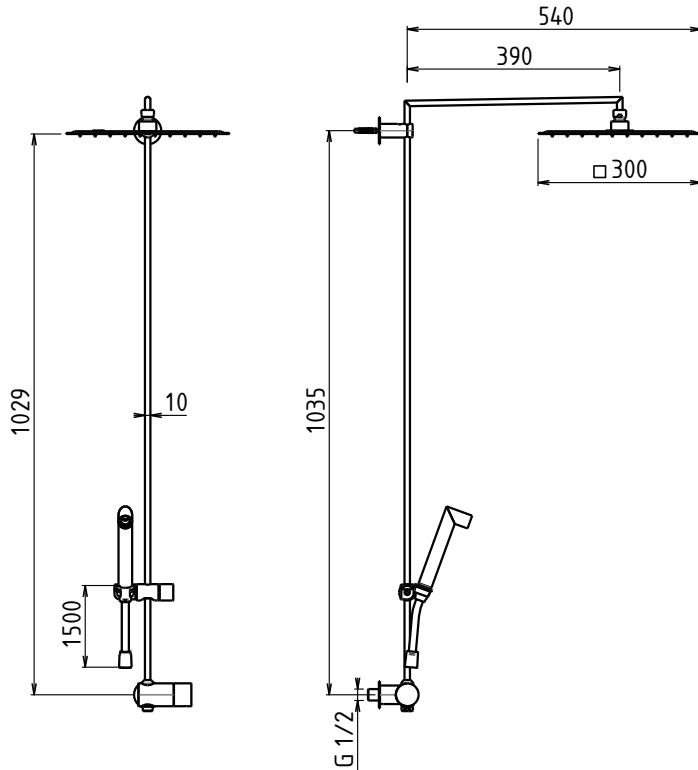

# ADCT22451 300x300

Supermirror

**Colonne Douche Ø 10 mm pour Mitigeur Encastré 1V Pomme**

**Douche Carré 300 mm x 300 mm**

2 ways column with diverter and sliding bar, 90° L-shaped stainless steel hand shower anti-limescale aerator jet-spray, ultrathin square shower head 300x300 with proportional valve