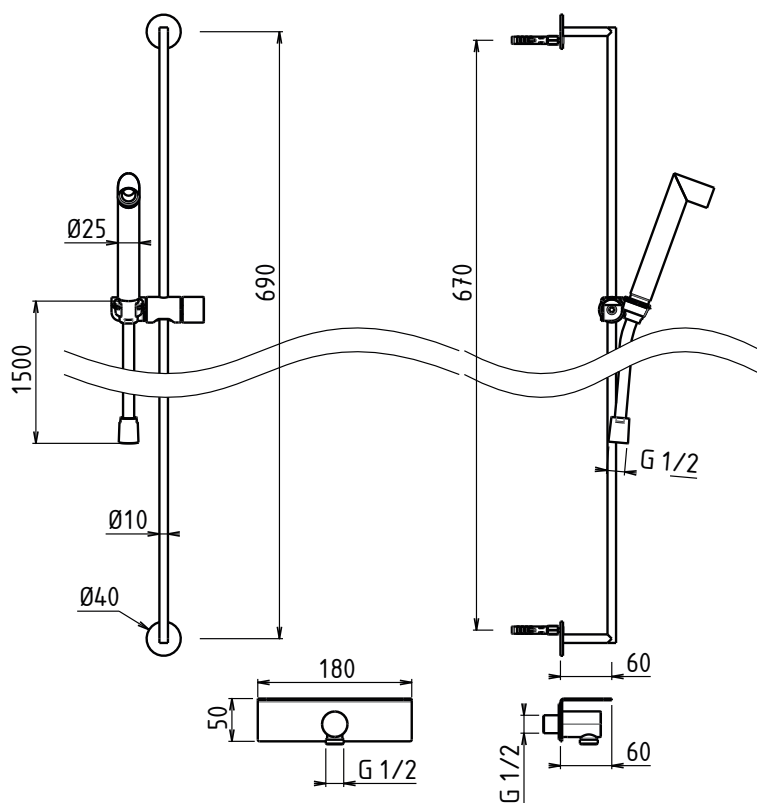

Barre de Douche Complète Cylindrique Ø 10 mm & Prise d'Eau / Etagère

EASY round shower sliding bar kit with wall-mounted water inlet with shelf, 90° L-shaped stainless steel hand shower anti-limescale aerator jet-spray, flexible hose 1,50m

Acciaio INOX Lavorazione
AISI304 LASER

Finiture Finishes

.100	Supermirror Supermirror	.210	Corten Corten	.171	High brass brushed PVD High brass brushed PVD
.101	Scotch Brite® Scotch Brite®	.212	Verde pastello opaco RAL6019 Pastel green matt RAL6019	.140	Oro Gold
.111	Bianco opaco Matt white	.213	Tortora RAL1019 Tortora RAL1019	.141	Oro spazzolato Brushed gold
.121	Nero opaco Matt black	.125	Gun metal brushed PVD Gun metal brushed PVD	.142	Oro rosa Pink gold
		.133	Copper brushed PVD Copper brushed PVD	.132	Rame spazzolato opaco Copper brushed matt
				.150	Bronzo spazzolato Brushed bronze