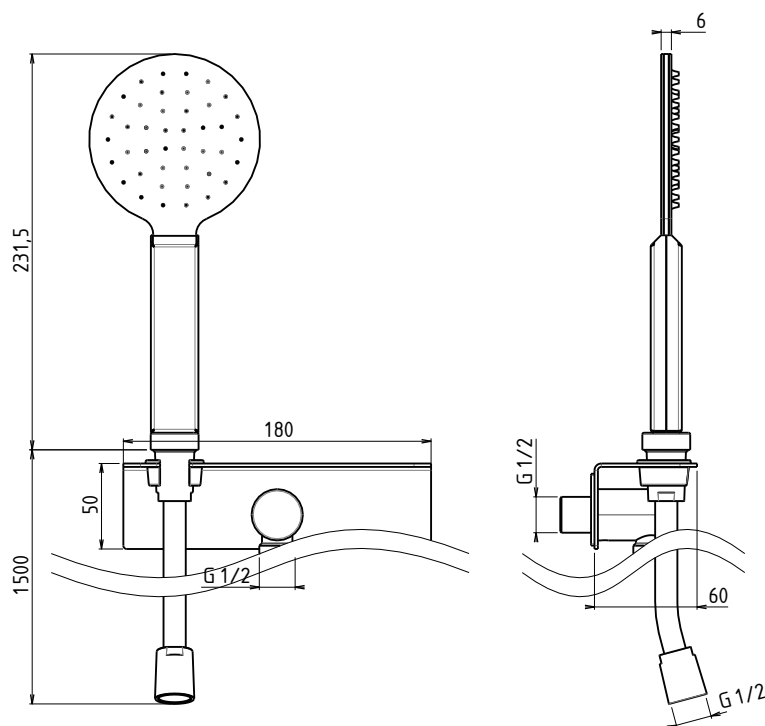

ADCT22501

Supermirror

Prise d'Eau/Patère Complète Douchette Plate à Gauche & Etagère Lg 180 mm

Wall-Mounted shower kit with flexible hose 1,50m flat stainless steel hand shower with anti-limescale silicone nozzles, shower bracket with water inlet and left shelf

Acciaio INOX Lavorazione
AISI304 LASER

Finiture Finishes

- .100 Supermirror
  Supermirror
- .101 Scotch Brite®
  Scotch Brite®
- .111 Bianco opaco
  Matt white
- .121 Nero opaco
  Matt black
- .121B Nero opaco con ugelli neri
  Matt black with black nozzles

- .210 Corten
  Corten
- .212 Verde pastello opaco RAL6019
  Pastel green matt RAL6019
- .213 Tortora RAL1019
  Tortora RAL1019
- .125 Gun metal brushed PVD
  Gun metal brushed PVD
- .133 Copper brushed PVD
  Copper brushed PVD
- .171 High brass brushed PVD
  High brass brushed PVD