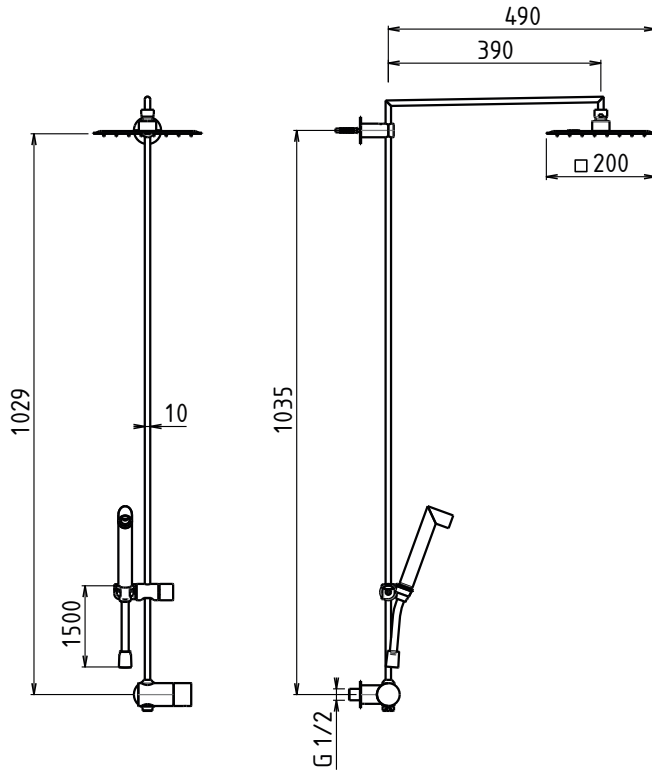

# ADCT22431 200x200

Supermirror

**Colonne Douche Ø 10 mm pour Mitigeur Encastré 1V**

**Pomme Douche Carré 200 mm x 200 mm**

2 ways column with diverter and sliding bar, 90° L-shaped stainless steel hand shower anti-limescale aerator jet-spray, ultrathin square shower head 200x200 with proportional valve