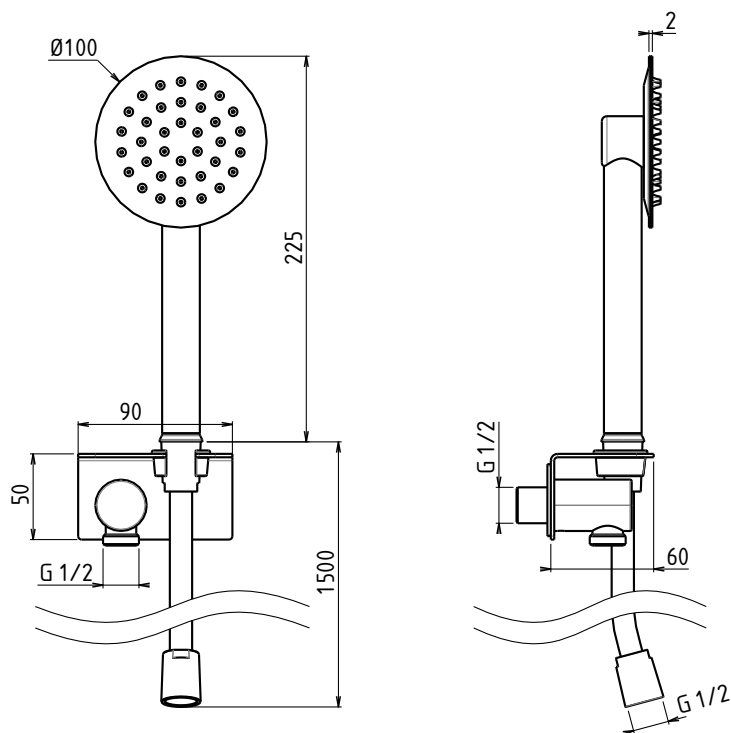

Prise d'Eau/Patère Complète Douchette Slim à Droite & Etagère Lg 90 mm

Wall-Mounted shower kit with flexible hose 1,50m ultra slim stainless steel hand shower with anti-limescale silicone nozzles, shower bracket with water inlet and reduced shelf

Acciaio INOX Lavorazione
AISI304 LASER

Finiture Finishes

- .100 Supermirror
  Supermirror
- .101 Scotch Brite®
  Scotch Brite®
- .111 Bianco opaco
  Matt white
- .121 Nero opaco
  Matt black

- .210 Corten
  Corten
- .212 Verde pastello opaco RAL6019
  Pastel green matt RAL6019
- .213 Tortora RAL1019
  Tortora RAL1019
- .125 Gun metal brushed PVD
  Gun metal brushed PVD
- .133 Copper brushed PVD
  Copper brushed PVD
- .171 High brass brushed PVD
  High brass brushed PVD