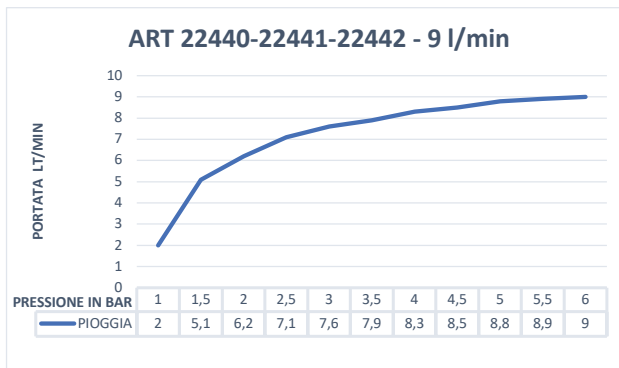

Acciaio INOX
AISI304

Lavorazione
LASER

Finiture Finishes

- .100 Supermirror
  Supermirror
- .101 Scotch Brite®
  Scotch Brite®
- .111 Bianco opaco
  Matt white
- .121 Nero opaco
  Matt black
- .121B Nero opaco con ugelli neri
  Matt black with black nozzles

- .210 Corten
  Corten
- .212 Verde pastello opaco RAL6019
  Pastel green matt RAL6019
- .213 Tortora RAL1019
  Tortora RAL1019
- .125 Gun metal brushed PVD
  Gun metal brushed PVD
- .133 Copper brushed PVD
  Copper brushed PVD
- .171 High brass brushed PVD
  High brass brushed PVD