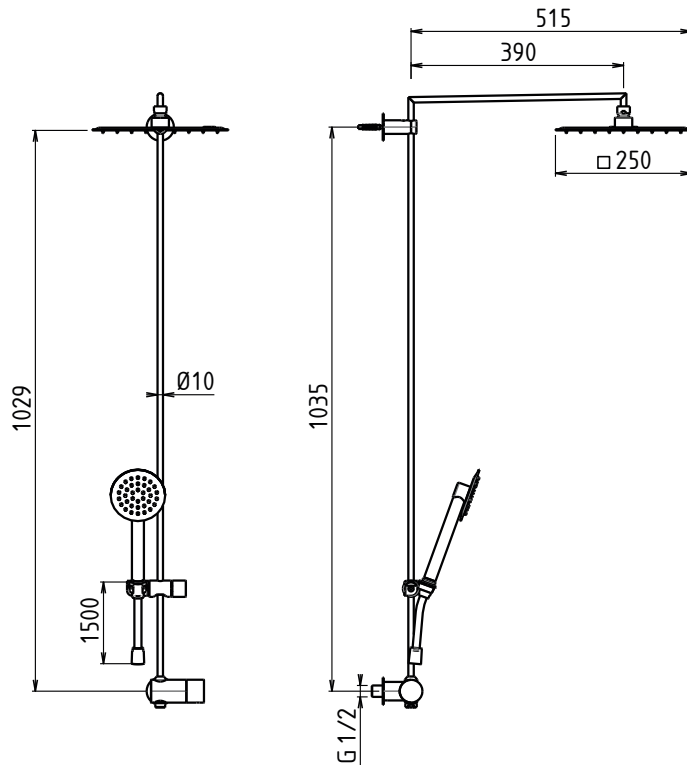

ADCT22442 250x250

Supermirror

Colonne Douche Ø 10 mm pour Mitigeur Encastré 1V Pomme Douche Carré 250 mm x 250 mm

2 ways column with diverter and sliding bar, ultra slim stainless steel hand shower with anti-limescale silicone nozzles, ultrathin square shower head 250x250 with proportional valve