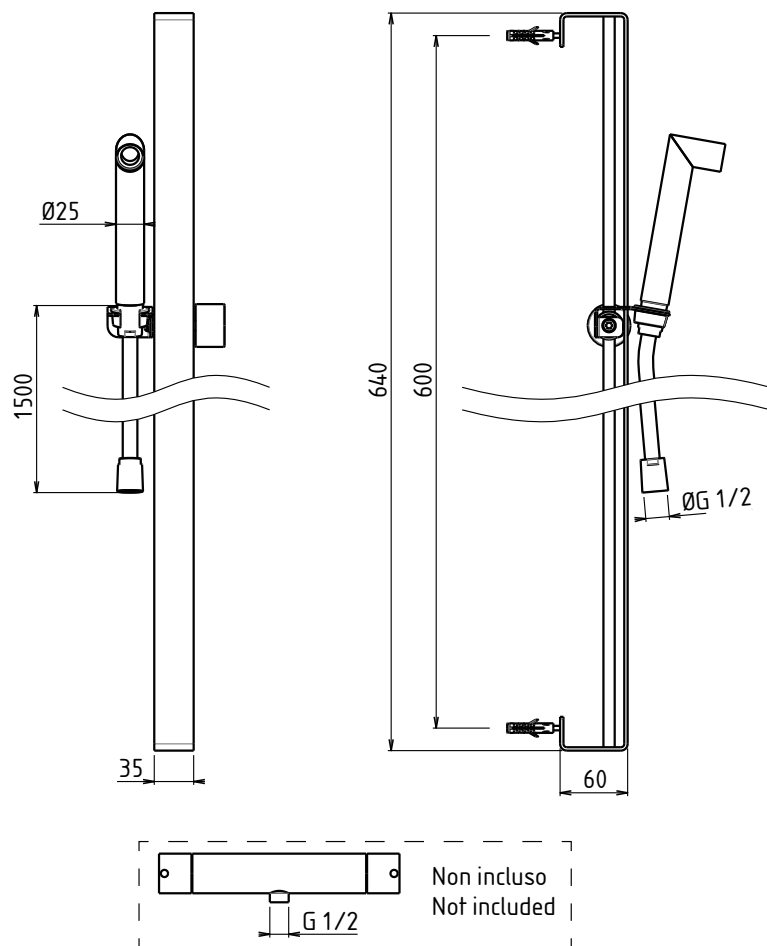

ADCT22301

Supermirror

Barre de Douche Complète Rectangle Plat Lg 35 mm
Flat shower sliding bar kit 90° L-shaped stainless steel hand shower anti-limescale aerator jet-spray, flexible hose 1,50m

Finiture Finishes

.100	Supermirror Supermirror	.210	Corten Corten	.171	High brass brushed PVD High brass brushed PVD
.101	Scotch Brite® Scotch Brite®	.212	Verde pastello opaco RAL6019 Pastel green matt RAL6019	.140	Oro Gold
.111	Bianco opaco Matt white	.213	Tortora RAL1019 Tortora RAL1019	.141	Oro spazzolato Brushed gold
.121	Nero opaco Matt black	.125	Gun metal brushed PVD Gun metal brushed PVD	.142	Oro rosa Pink gold
		.133	Copper brushed PVD Copper brushed PVD	.132	Rame spazzolato opaco Copper brushed matt
				.150	Bronzo spazzolato Brushed bronze