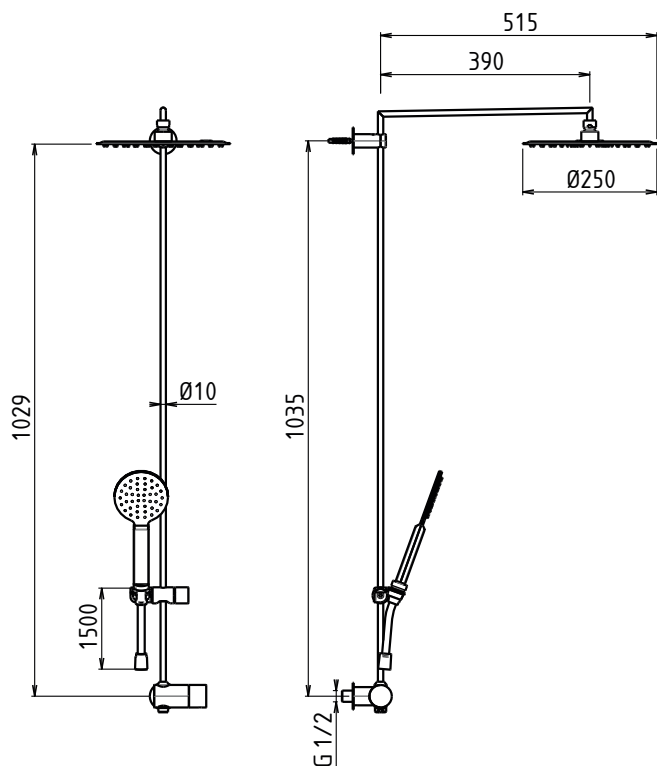

# ADCT22410 ø250

Supermirror

**Colonne Douche Ø 10 mm pour Mitigeur Encastré 1V**  
**Pomme Douche Ø 250 mm**  
 2 ways column with diverter and sliding bar, flat stainless steel hand shower with anti-limescale silicone nozzles, ultrathin round shower head ø250 with proportional valve