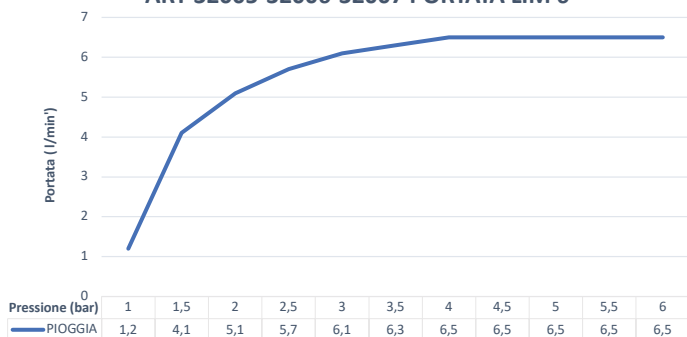

limitatore *limiter*

6 l/min

ART 32005-32006-32007 PORTATA LIM 6