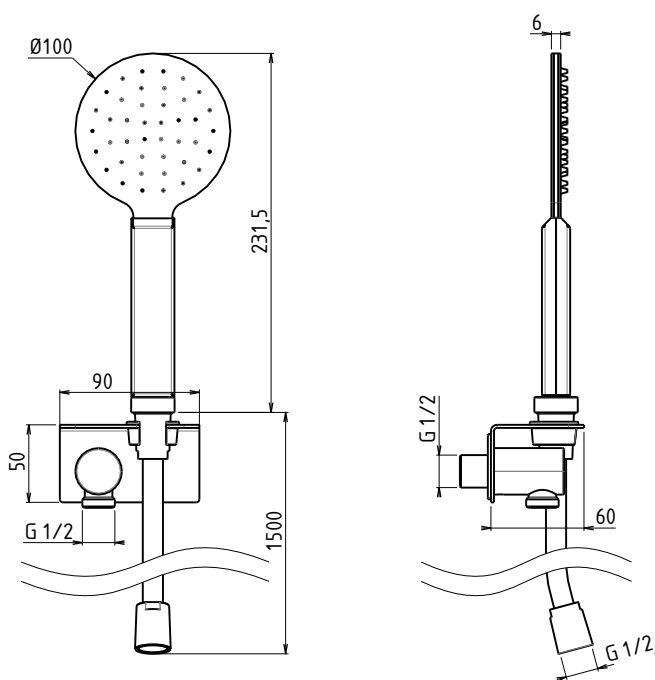

Prise d'Eau/Patère Complète Douchette Plate à Droite & Etagère Lg 90 mm

Wall-Mounted shower kit with flexible hose 1,50m flat stainless steel hand shower with anti-limescale silicone nozzles, shower bracket with water inlet and reduced shelf

Acciaio INOX Lavorazione
AISI304 LASER

Finiture Finishes

- .100 Supermirror
  Supermirror
- .101 Scotch Brite®
  Scotch Brite®
- .111 Bianco opaco
  Matt white
- .121 Nero opaco
  Matt black
- .121B Nero opaco con ugelli neri
  Matt black with black nozzles

- .210 Corten
  Corten
- .212 Verde pastello opaco RAL6019
  Pastel green matt RAL6019
- .213 Tortora RAL1019
  Tortora RAL1019
- .125 Gun metal brushed PVD
  Gun metal brushed PVD
- .133 Copper brushed PVD
  Copper brushed PVD
- .171 High brass brushed PVD
  High brass brushed PVD