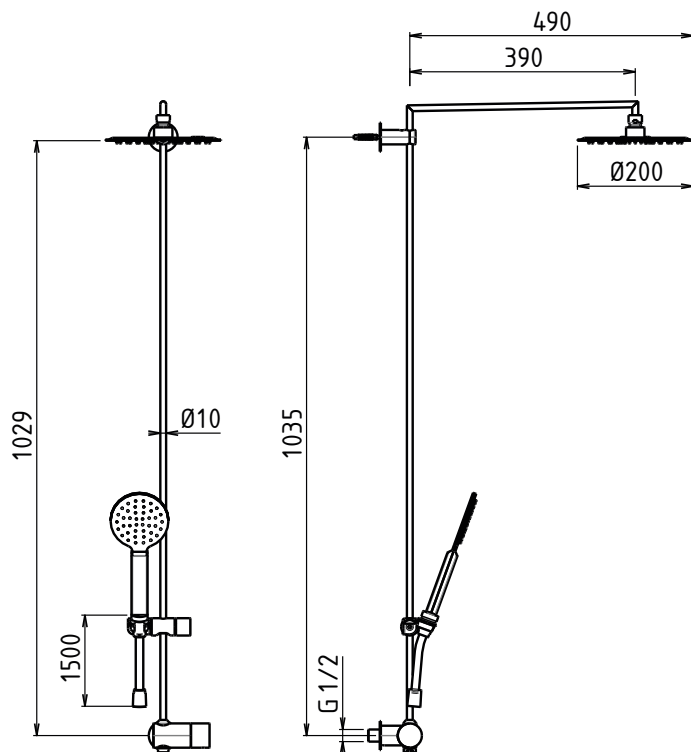

# ADCT22400 Ø200

Supermirror

**Colonne Douche Ø 10 mm pour Mitigeur Encastré 1V**  
**Pomme Douche Ø 200 mm**  
 2 ways column with diverter and sliding bar, flat stainless steel hand shower with anti-limescale silicone nozzles, ultrathin round shower head Ø200 with proportional valve