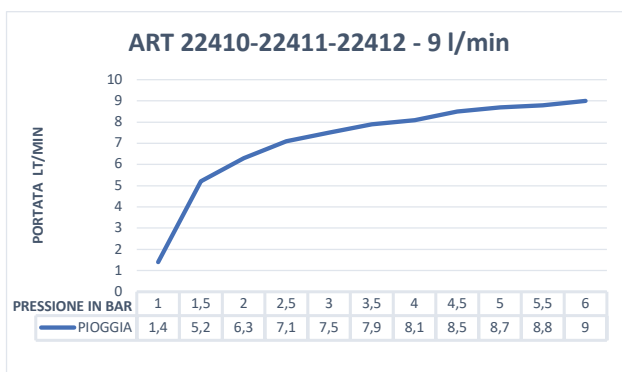

limitatore *limiter*
ugelli *nozzles*

9 l/min
88