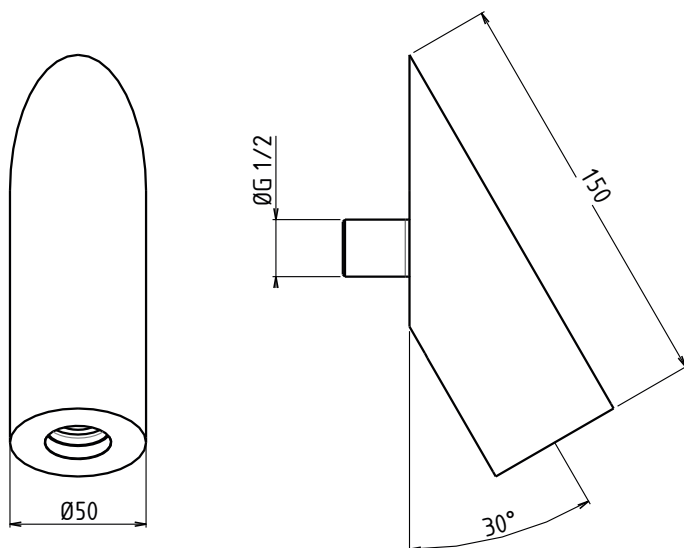

# ADCT25010

Supermirror

Pied de Douche Plafond Ø 10 mm - Longueur 97 mm

Straight stainless steel shower arm L=100 mm with ceiling-plate

Acciaio INOX Lavorazione  
**AISI304** LASER

# ADCT32005

Supermirror

**Tube Douche Mural Ø 50 mm - Longueur 150 mm**  
**Inclinaison Angle 30° Aérateur anticalcaire**

*Tube inclined wall-mounted shower head ø50 with rain anti-limescale aerator*

limitatore *limiter*