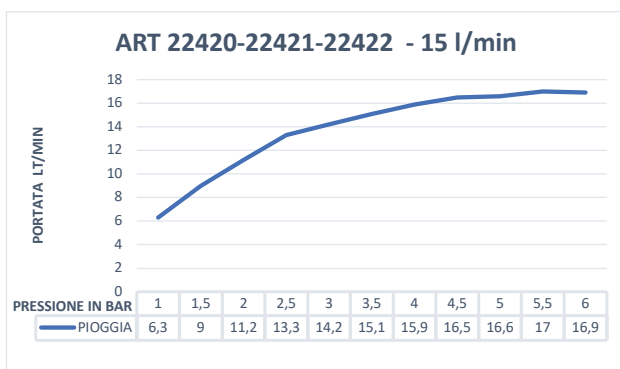

limitatore *limiter*
ugelli *nozzles*

15 l/min
108