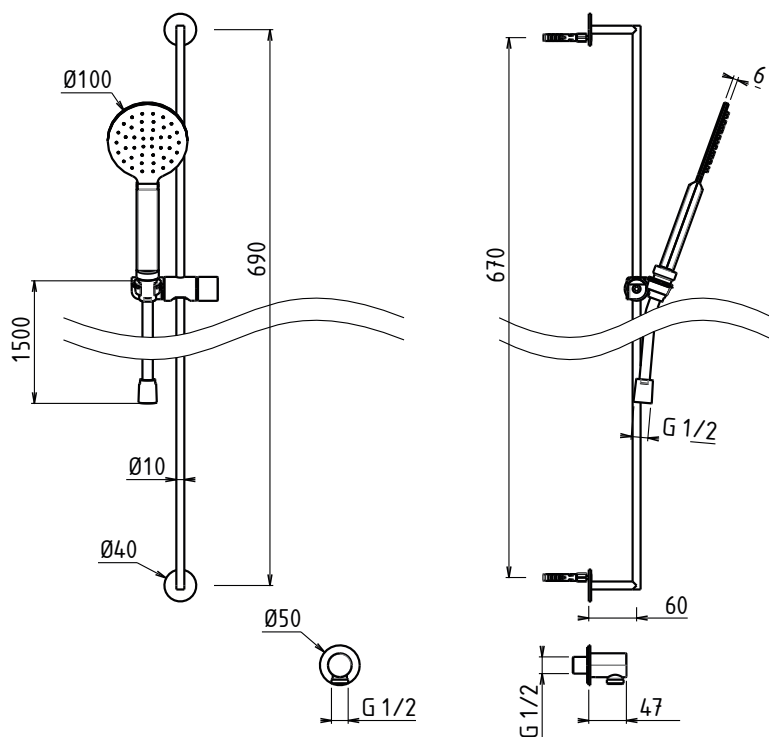

## Barre de Douche Complète Cylindrique Ø 10 mm & Prise d'Eau

EASY round shower sliding bar kit with round water inlet, flat stainless steel hand shower with anti-limescale silicone nozzles, flexible hose 1,50m