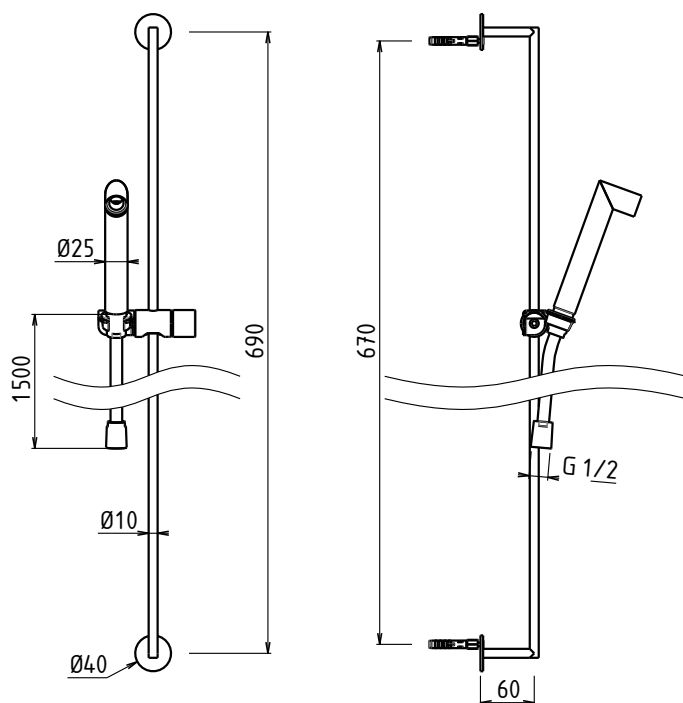

ADCT22311

Supermirror

Barre de Douche Complète Cylindrique Ø 10 mm
EASY round shower sliding bar kit 90° L-shaped stainless steel
hand shower anti-limescale aerator jet-spray, flexible hose 1,50m

Acciaio INOX Lavorazione
AISI304 LASER

Finiture Finishes

.100	Supermirror Supermirror	.210	Corten Corten	.171	High brass brushed PVD High brass brushed PVD
.101	Scotch Brite® Scotch Brite®	.212	Verde pastello opaco RAL6019 Pastel green matt RAL6019	.140	Oro Gold
.111	Bianco opaco Matt white	.213	Tortora RAL1019 Tortora RAL1019	.141	Oro spazzolato Brushed gold
.121	Nero opaco Matt black	.125	Gun metal brushed PVD Gun metal brushed PVD	.142	Oro rosa Pink gold
		.133	Copper brushed PVD Copper brushed PVD	.132	Rame spazzolato opaco Copper brushed matt
				.150	Bronzo spazzolato Brushed bronze