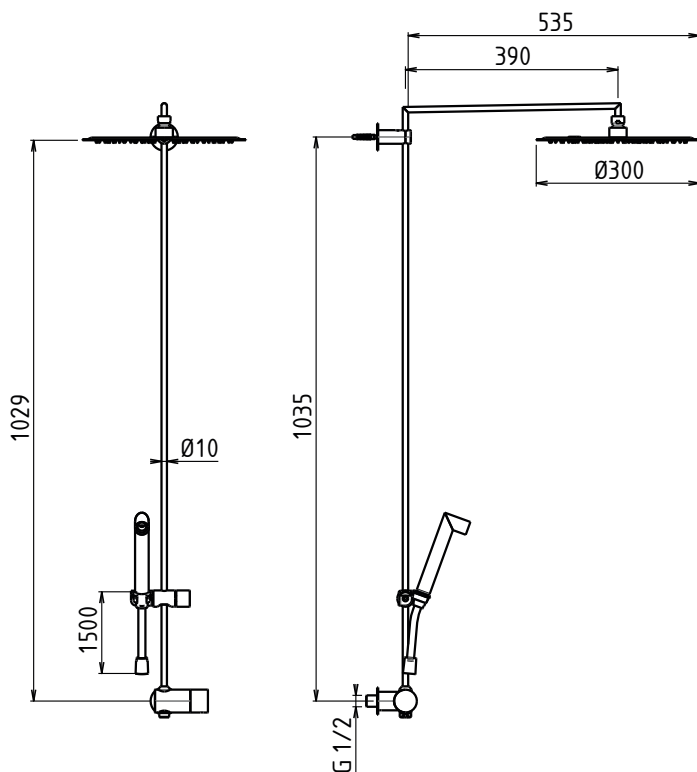

# ADCT22421 Ø300

Supermirror

**Colonne Douche Ø 10 mm pour Mitigeur Encastré 1V**

**Pomme Douche Ø 300 mm**

*2 ways column with diverter and sliding bar, 90° L-shaped stainless steel hand shower anti-limescale aerator jet-spray, ultrathin round shower head Ø300 with proportional valve*