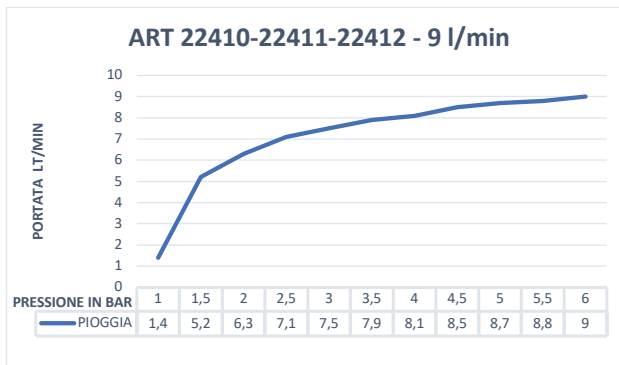

limitatore *limiter*
ugelli *nozzles*

9 l/min
88