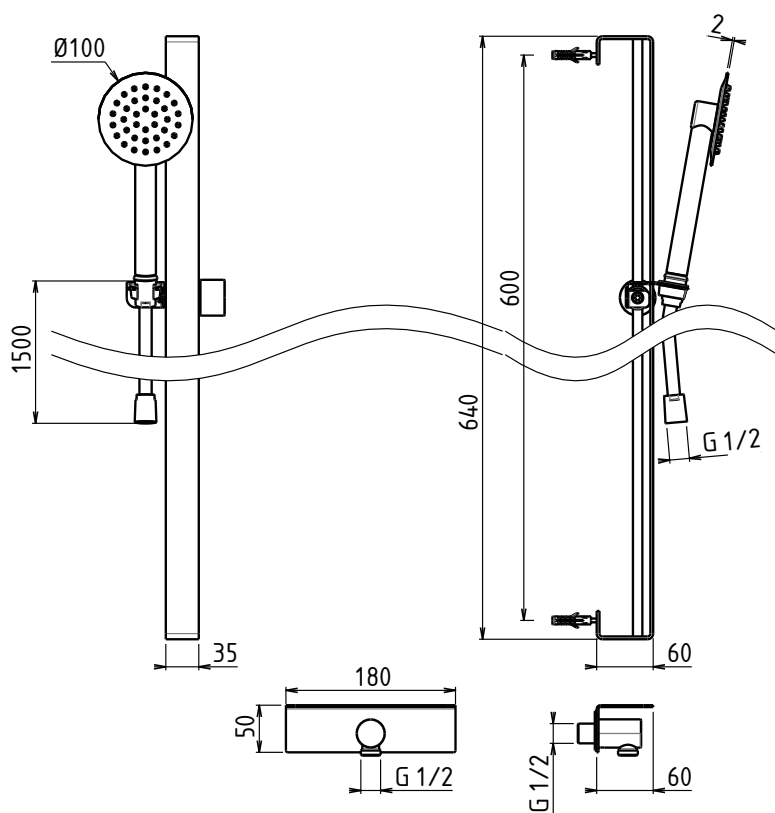

Barre de Douche Complète Rectangle Plat Lg 35 mm & Prise d'Eau / Etagère

Flat shower sliding bar kit with wall-mounted water inlet with shelf, ultra slim stainless steel hand shower with anti-limescale silicone nozzles, flexible hose 1,50m

Acciaio INOX Lavorazione
AISI304 LASER

Finiture Finishes

.100		Supermirror Supermirror	.210		Corten Corten
.101		Scotch Brite® Scotch Brite®	.212		Verde pastello opaco RAL6019 Pastel green matt RAL6019
.111		Bianco opaco Matt white	.213		Tortora RAL1019 Tortora RAL1019
.121		Nero opaco Matt black	.125		Gun metal brushed PVD Gun metal brushed PVD
			.133		Copper brushed PVD Copper brushed PVD
			.171		High brass brushed PVD High brass brushed PVD