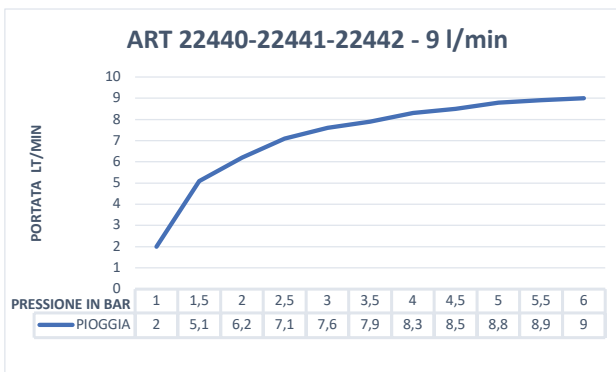

limitatore *limiter*
ugelli *nozzles*

9 l/min
80