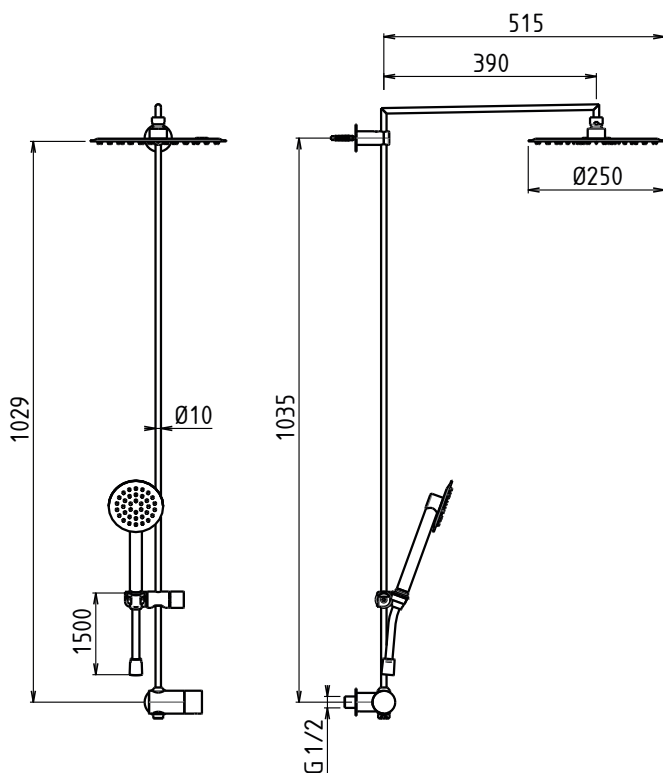

ADCT22412 ø250

Colonne Douche Ø 10 mm pour Mitigeur Encastré 1V Pomme Douche Ø 250 mm

2 ways column with diverter and sliding bar, ultra slim stainless steel hand shower with anti-limescale silicone nozzles, ultrathin round shower head ø250 with proportional valve

Supermirror