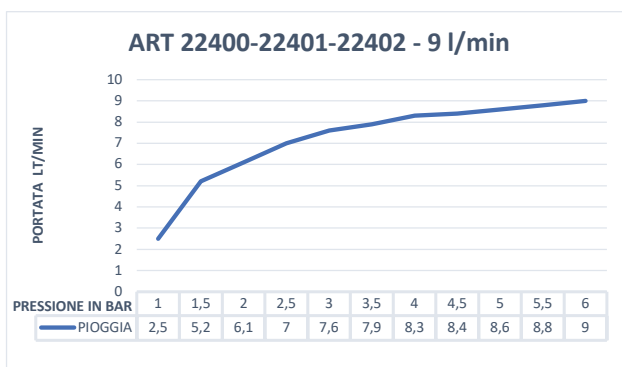

limitatore *limiter*
ugelli *nozzles*

9 l/min
60