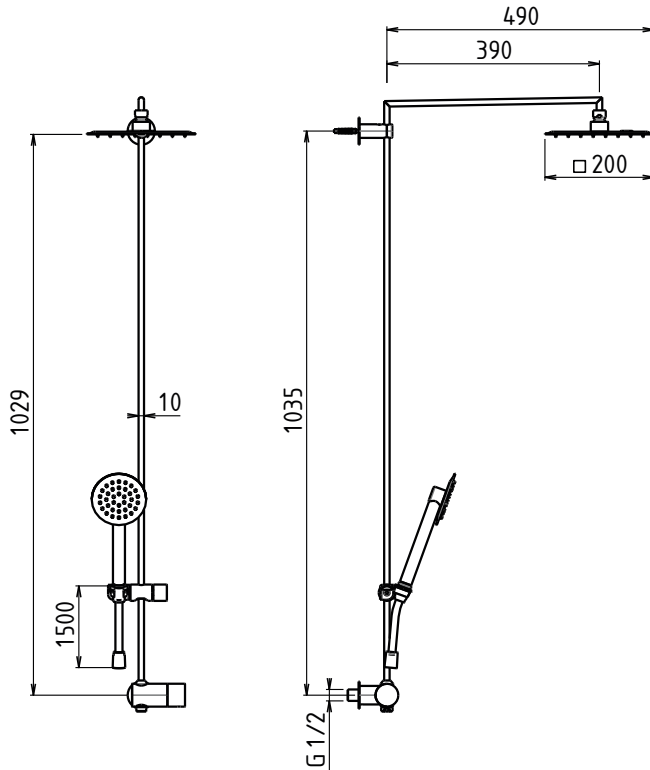

ADCT22432 200x200

Colonne Douche Ø 10 mm pour Mitigeur Encastré 1V Pomme Douche Carré 200 mm x 200 mm

2 ways column with diverter and sliding bar, ultra slim stainless steel hand shower with anti-limescale silicone nozzles, ultrathin square shower head 200x200 with proportional valve