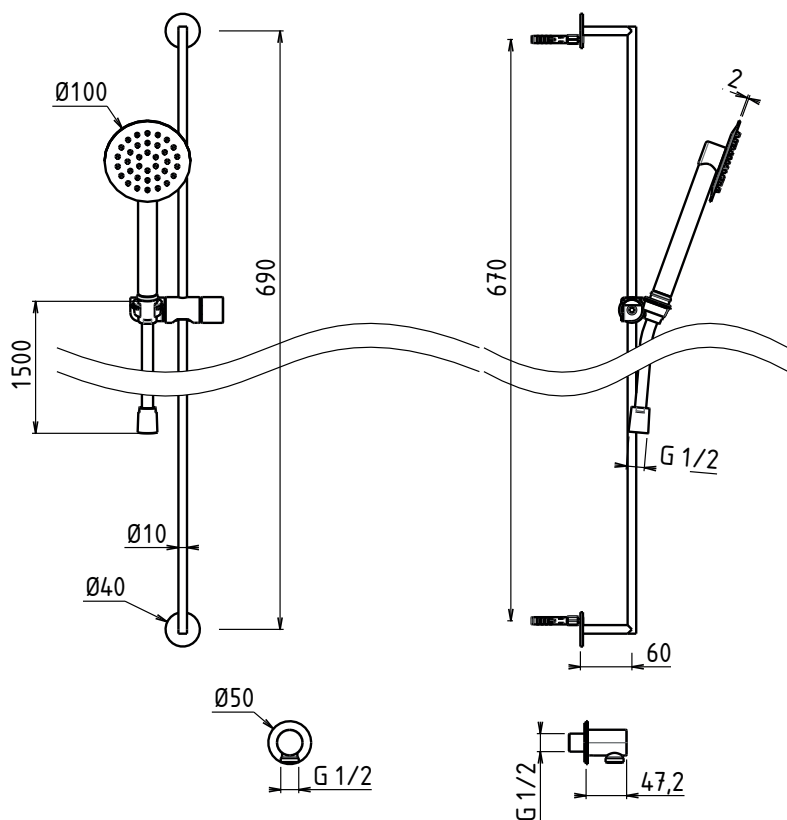

Barre de Douche Complète Cylindrique Ø 10 mm & Prise d'Eau

EASY round shower sliding bar kit with round water inlet, ultra slim stainless steel hand shower with anti-limescale silicone nozzles, flexible hose 1,50m

Acciaio INOX Lavorazione
AISI304 LASER

Finiture Finishes

.100		Supermirror Supermirror	.210		Corten Corten
.101		Scotch Brite® Scotch Brite®	.212		Verde pastello opaco RAL6019 Pastel green matt RAL6019
.111		Bianco opaco Matt white	.213		Tortora RAL1019 Tortora RAL1019
.121		Nero opaco Matt black	.125		Gun metal brushed PVD Gun metal brushed PVD
			.133		Copper brushed PVD Copper brushed PVD
			.171		High brass brushed PVD High brass brushed PVD