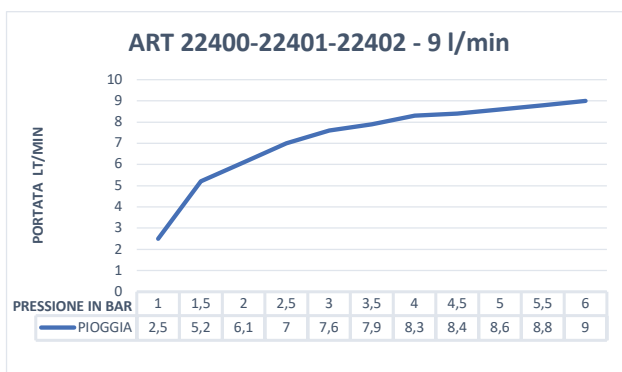

limitatore *limiter*
ugelli *nozzles*

9 l/min
60