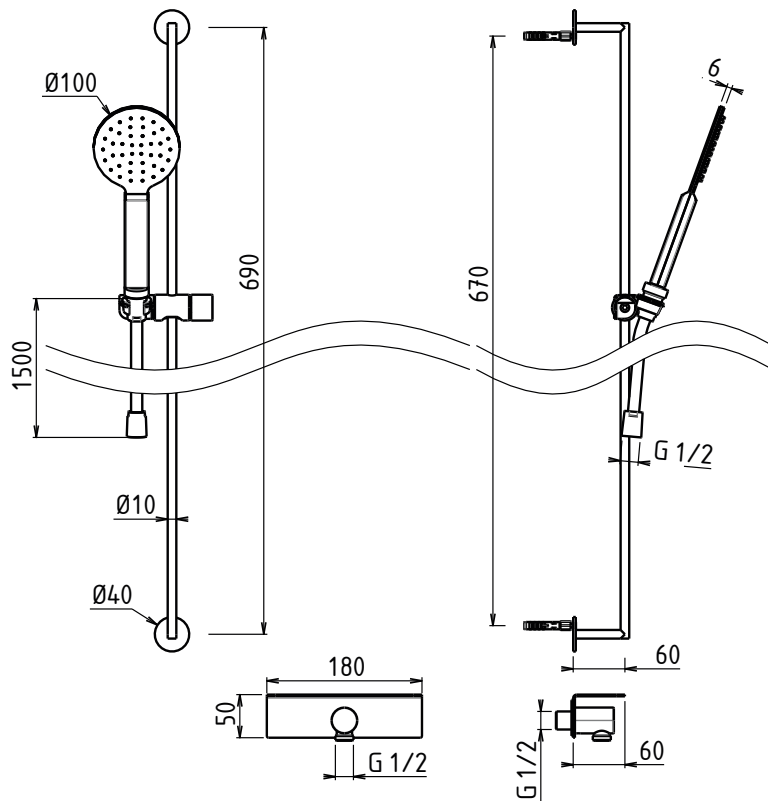

## Barre de Douche Complète Cylindrique Ø 10 mm & Prise d'Eau / Etagère

EASY round shower sliding bar kit with wall-mounted water inlet with shelf, flat stainless steel hand shower with anti-limescale silicone nozzles, flexible hose 1,50m