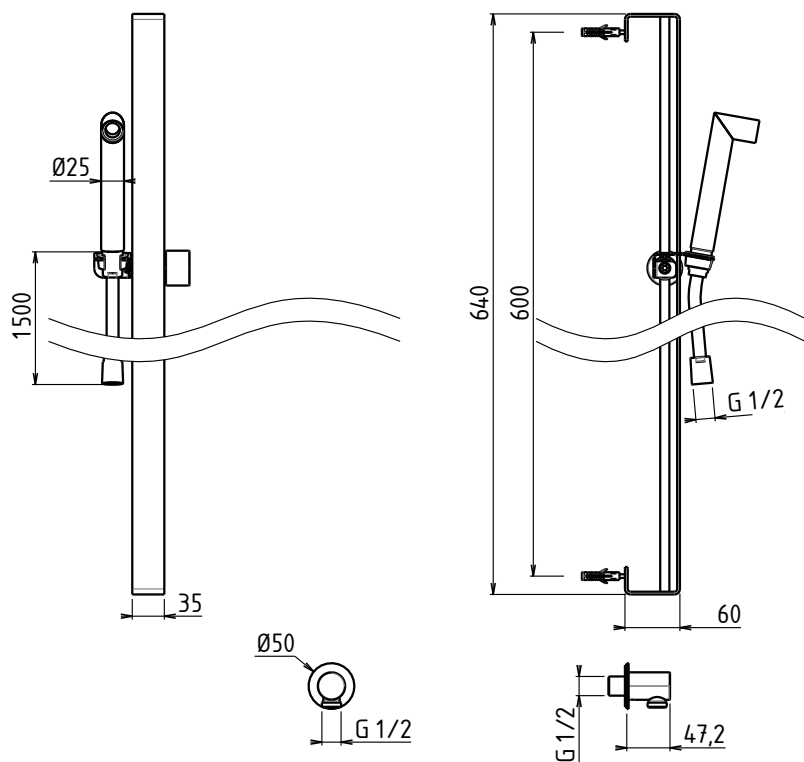

ADCT22321

Supermirror

Barre de Douche Complète Rectangle Plat Lg 35 mm & Prise d'Eau

Flat shower sliding bar kit with round water inlet, flat stainless steel hand shower with anti-limescale silicone nozzles, flexible hose 1,50m

Acciaio INOX Lavorazione
AISI304 LASER

Finiture Finishes

.100	Supermirror Supermirror	.210	Corten Corten	.171	High brass brushed PVD High brass brushed PVD
.101	Scotch Brite® Scotch Brite®	.212	Verde pastello opaco RAL6019 Pastel green matt RAL6019	.140	Oro Gold
.111	Bianco opaco Matt white	.213	Tortora RAL1019 Tortora RAL1019	.141	Oro spazzolato Brushed gold
.121	Nero opaco Matt black	.125	Gun metal brushed PVD Gun metal brushed PVD	.142	Oro rosa Pink gold
		.133	Copper brushed PVD Copper brushed PVD	.132	Rame spazzolato opaco Copper brushed matt
				.150	Bronzo spazzolato Brushed bronze