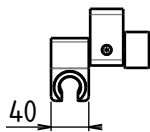

Barre de Douche NU Rectangle Plat Lg 35 mm

Flat shower sliding bar

Acciaio INOX Lavorazione
AISI304 LASER

Finiture Finishes

.100	Supermirror Supermirror	.210	Corten Corten	.171	High brass brushed PVD High brass brushed PVD
.101	Scotch Brite® Scotch Brite®	.212	Verde pastello opaco RAL6019 Pastel green matt RAL6019	.140	Oro Gold
.111	Bianco opaco Matt white	.213	Tortora RAL1019 Tortora RAL1019	.141	Oro spazzolato Brushed gold
.121	Nero opaco Matt black	.125	Gun metal brushed PVD Gun metal brushed PVD	.142	Oro rosa Pink gold
		.133	Copper brushed PVD Copper brushed PVD	.132	Rame spazzolato opaco Copper brushed matt
				.150	Bronzo spazzolato Brushed bronze