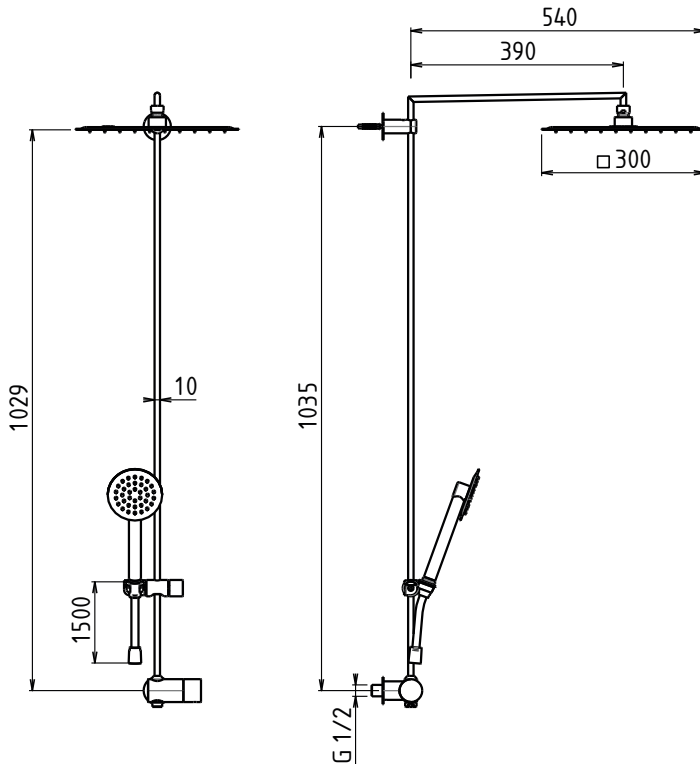

# ADCT22452 300x300

Supermirror

**Colonne Douche Ø 10 mm pour Mitigeur Encastré 1V Pomme**

**Douche Carré 300 mm x 300 mm**

2 ways column with diverter and sliding bar, ultra slim stainless steel hand shower with anti-limescale silicone nozzles, ultrathin square shower head 300x300 with proportional valve