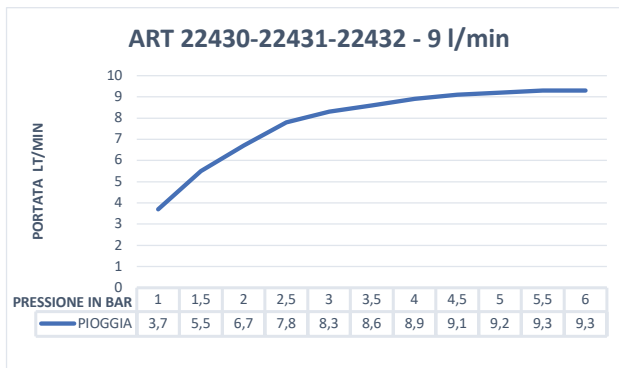

limitatore *limiter*
ugelli *nozzles*

9 l/min
64