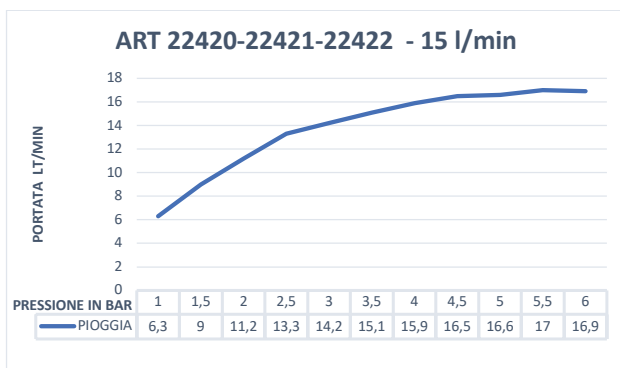

limitatore *limiter*
ugelli *nozzles*

15 l/min
108