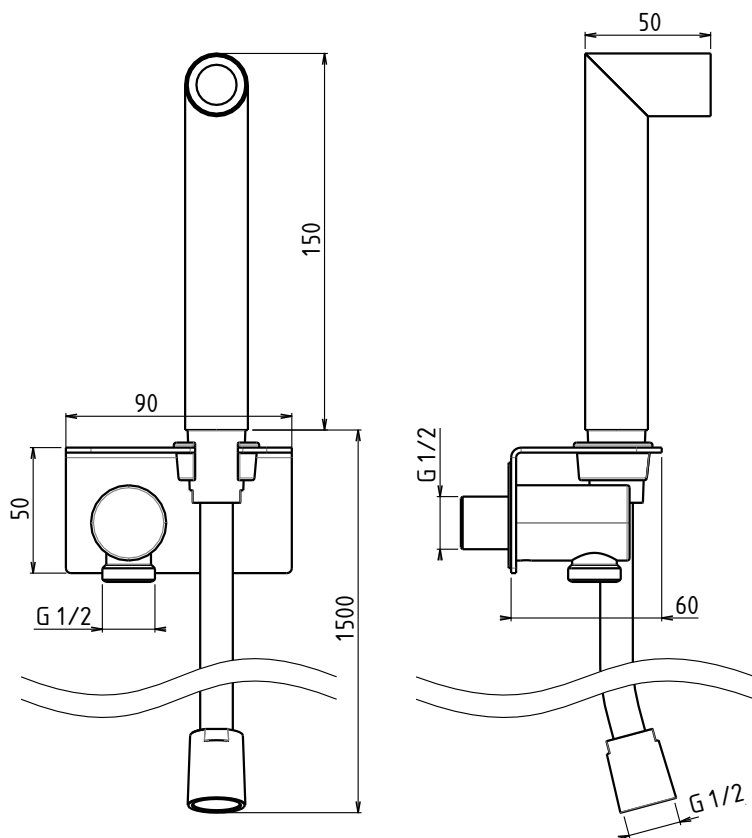

Prise d'Eau/Patère Complète Douchette Coudée L à Droite & Etagère Lg 90 mm

Wall-Mounted shower kit with flexible hose 1,50m 90° L-shaped stainless steel hand shower anti-limescale aerator jet-spray and right bracket, shower bracket with water inlet and reduced shelf

Acciaio INOX Lavorazione
AISI304 LASER

Finiture Finishes

.100	Supermirror Supermirror	.210	Corten Corten	.171	High brass brushed PVD High brass brushed PVD
.101	Scotch Brite® Scotch Brite®	.212	Verde pastello opaco RAL6019 Pastel green matt RAL6019	.140	Oro Gold
.111	Bianco opaco Matt white	.213	Tortora RAL1019 Tortora RAL1019	.141	Oro spazzolato Brushed gold
.121	Nero opaco Matt black	.125	Gun metal brushed PVD Gun metal brushed PVD	.142	Oro rosa Pink gold
		.133	Copper brushed PVD Copper brushed PVD	.132	Rame spazzolato opaco Copper brushed matt
				.150	Bronzo spazzolato Brushed bronze