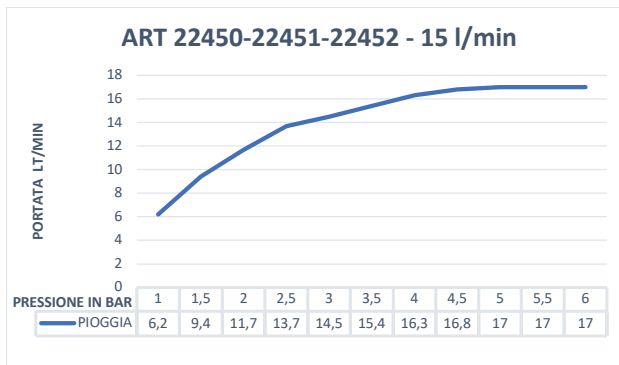

Acciaio INOX
AISI304

Lavorazione
LASER

Finiture Finishes

- .100 Supermirror
  Supermirror
- .101 Scotch Brite®
  Scotch Brite®
- .111 Bianco opaco
  Matt white
- .121 Nero opaco
  Matt black

- .210 Corten
  Corten
- .212 Verde pastello opaco RAL6019
  Pastel green matt RAL6019
- .213 Tortora RAL1019
  Tortora RAL1019
- .125 Gun metal brushed PVD
  Gun metal brushed PVD
- .133 Copper brushed PVD
  Copper brushed PVD
- .171 High brass brushed PVD
  High brass brushed PVD