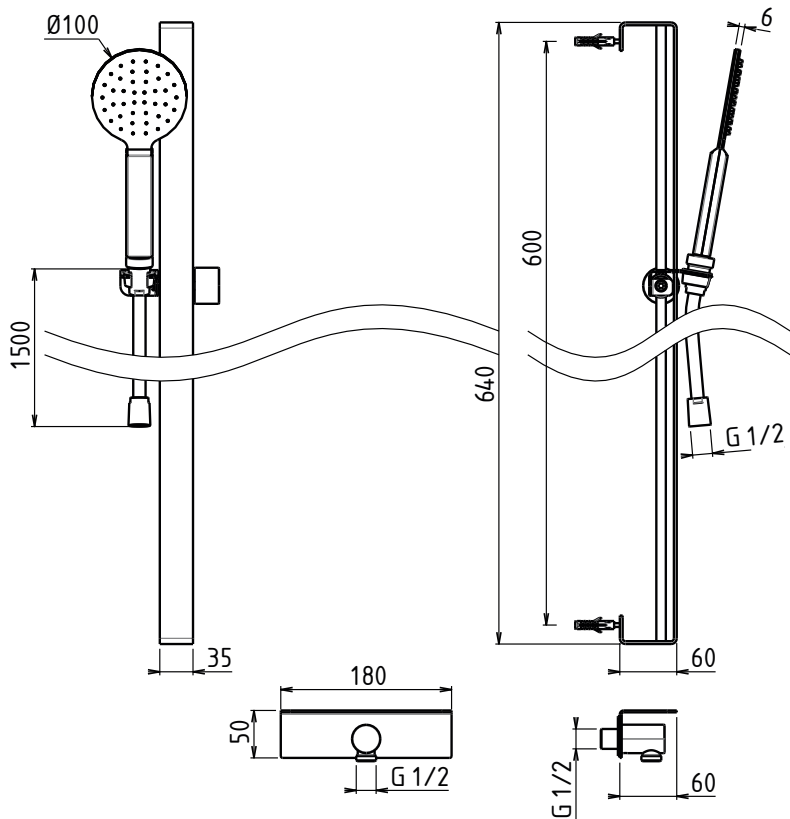

ADCT22340

Supermirror

Barre de Douche Complète Rectangle Plat Lg 35 mm & Prise d'Eau / Etagère

Flat shower sliding bar kit with wall-mounted water inlet with shelf, flat stainless steel hand shower with anti-limescale silicone nozzles, flexible hose 1,50m

Acciaio INOX Lavorazione
AISI304 LASER

Finiture Finishes

- .100 Supermirror
  Supermirror
- .101 Scotch Brite®
  Scotch Brite®
- .111 Bianco opaco
  Matt white
- .121 Nero opaco
  Matt black
- .121B Nero opaco con ugelli neri
  Matt black with black nozzles

- .210 Corten
  Corten
- .212 Verde pastello opaco RAL6019
  Pastel green matt RAL6019
- .213 Tortora RAL1019
  Tortora RAL1019
- .125 Gun metal brushed PVD
  Gun metal brushed PVD
- .133 Copper brushed PVD
  Copper brushed PVD
- .171 High brass brushed PVD
  High brass brushed PVD