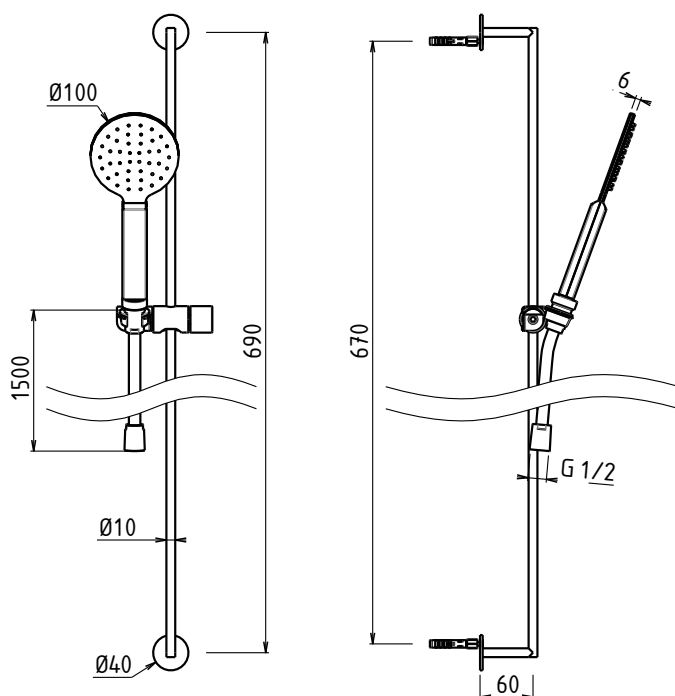

# ADCT22310

Supermirror

**Barre de Douche Complète Cylindrique Ø 10 mm**  
*EASY round shower sliding bar kit flat stainless steel hand shower with anti-limescale silicone nozzles, flexible hose 1,50m*

Acciaio INOX Lavorazione  
**AISI304** LASER