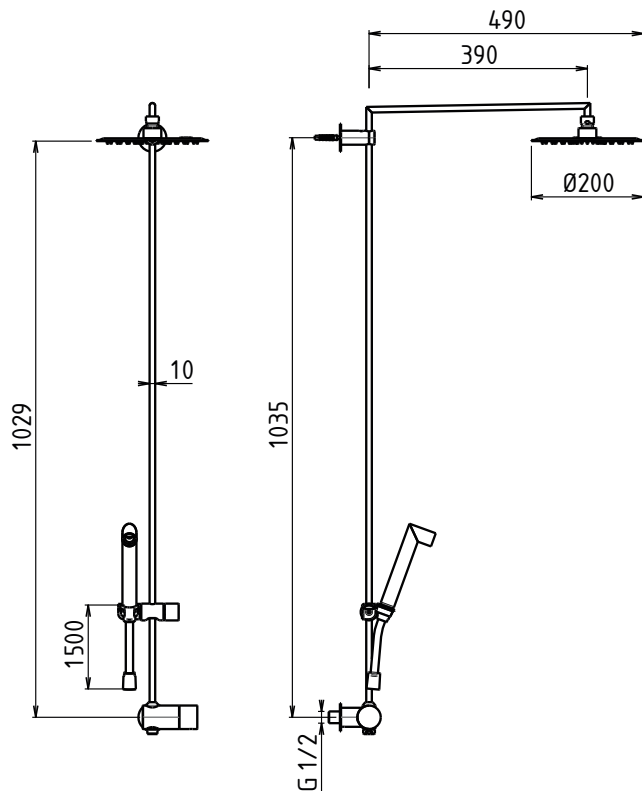

ADCT22401 Ø200

Colonne Douche Ø 10 mm pour Mitigeur Encastré 1V Pomme Douche Ø 200 mm

2 ways column with diverter and sliding bar, 90° L-shaped stainless steel hand shower, anti-limescale aerator jet-spray, ultrathin round shower head Ø200 with proportional valve

Supermirror