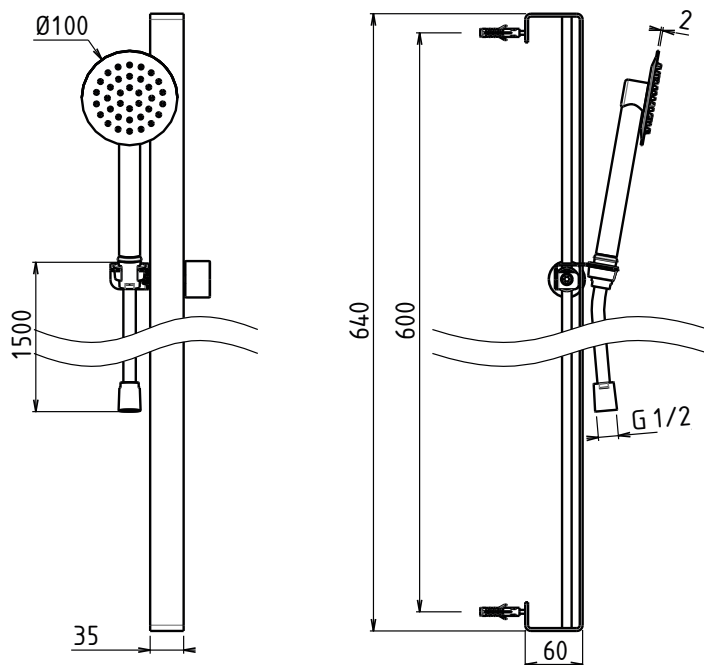

# ADCT22302

Supermirror

**Barre de Douche Complète Rectangle Plat Lg 35 mm**  
*Flat shower sliding bar kit ultra slim stainless steel hand shower with anti-limescale silicone nozzles, flexible hose 1,50m*