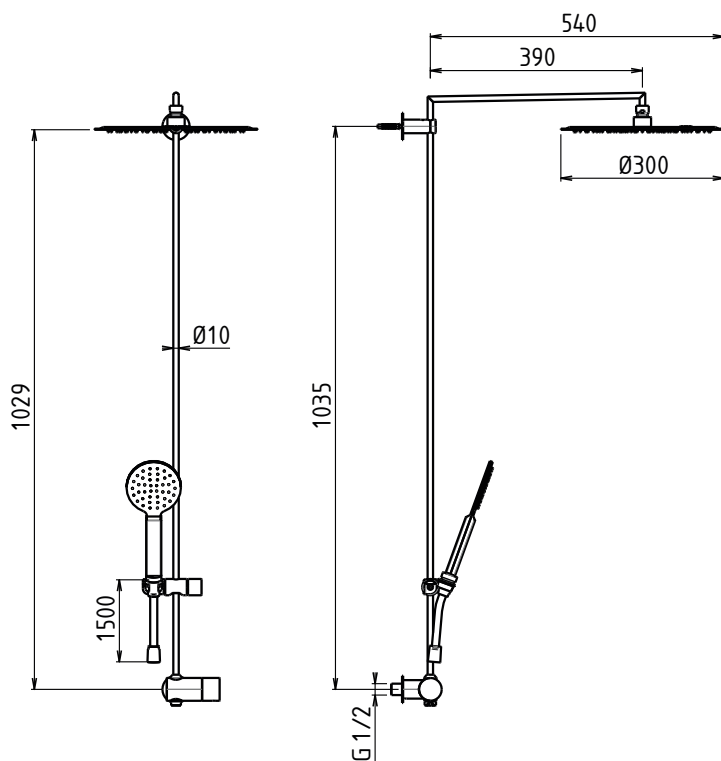

## Colonne Douche Ø 10 mm pour Mitigeur Encastré 1V Pomme Douche Ø 300 mm

2 ways column with diverter and sliding bar, flat stainless steel hand shower with anti-limescale silicone nozzles, ultrathin round shower head Ø300 with proportional valve