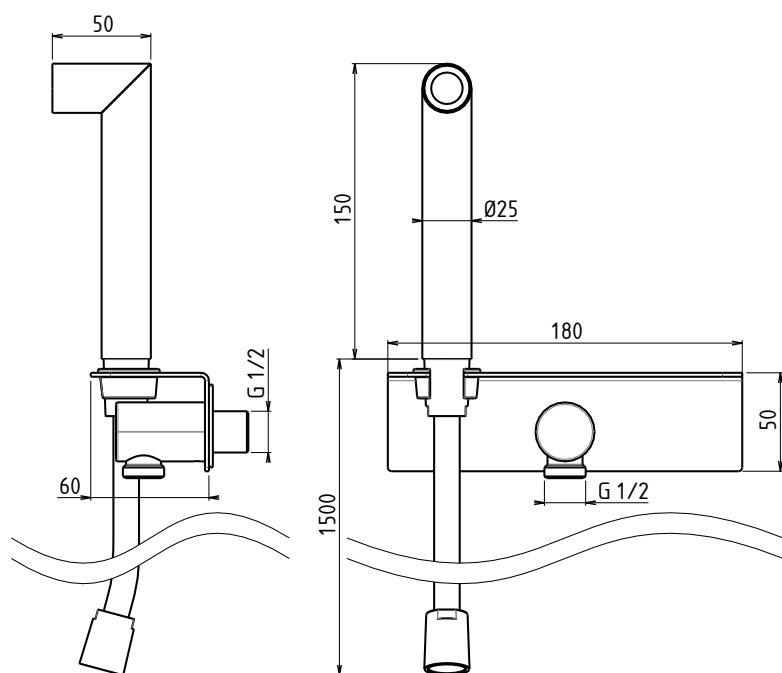

Prise d'Eau/Patère Complète Douchette Coudée L à Gauche & Etagère Lg 180 mm

Wall-Mounted shower kit with flexible hose 1,50m 90° L-shaped stainless steel hand shower anti-limescale aerator jet-spray and right bracket, shower bracket with water inlet and left shelf

Acciaio INOX Lavorazione
AISI304 LASER

Finiture Finishes

.100	Supermirror Supermirror	.210	Corten Corten	.171	High brass brushed PVD High brass brushed PVD
.101	Scotch Brite® Scotch Brite®	.212	Verde pastello opaco RAL6019 Pastel green matt RAL6019	.140	Oro Gold
.111	Bianco opaco Matt white	.213	Tortora RAL1019 Tortora RAL1019	.141	Oro spazzolato Brushed gold
.121	Nero opaco Matt black	.125	Gun metal brushed PVD Gun metal brushed PVD	.142	Oro rosa Pink gold
		.133	Copper brushed PVD Copper brushed PVD	.132	Rame spazzolato opaco Copper brushed matt
				.150	Bronzo spazzolato Brushed bronze