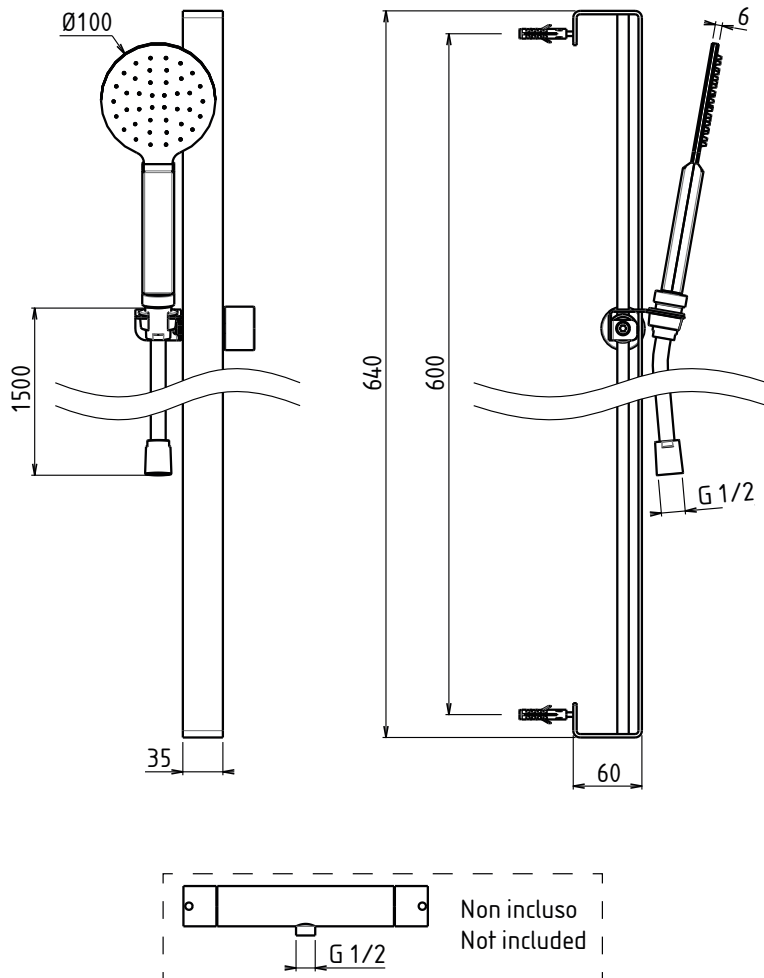

ADCT22300

Supermirror

Barre de Douche Complète Rectangle Plat Lg 35 mm
Flat shower sliding bar kit flat stainless steel hand shower with anti-limescale silicone nozzles, flexible hose 1,50m

Acciaio INOX Lavorazione
AISI304 LASER

Finiture Finishes

.100		Supermirror Supermirror	.210		Corten Corten
.101		Scotch Brite® Scotch Brite®	.212		Verde pastello opaco RAL6019 Pastel green matt RAL6019
.111		Bianco opaco Matt white	.213		Tortora RAL1019 Tortora RAL1019
.121		Nero opaco Matt black	.125		Gun metal brushed PVD Gun metal brushed PVD
.121B		Nero opaco con ugelli neri Matt black with black nozzles	.133		Copper brushed PVD Copper brushed PVD
			.171		High brass brushed PVD High brass brushed PVD