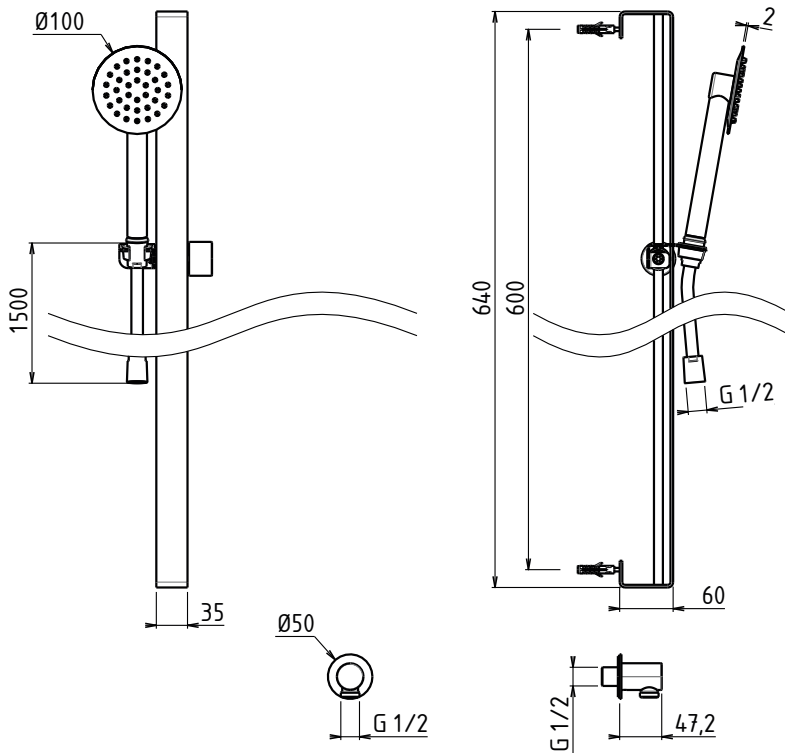

## Barre de Douche Complète Rectangle Plat Lg 35 mm & Prise d'Eau

Flat shower sliding bar kit with round water inlet, ultra slim stainless steel hand shower with anti-limescale silicone nozzles, flexible hose 1,50m