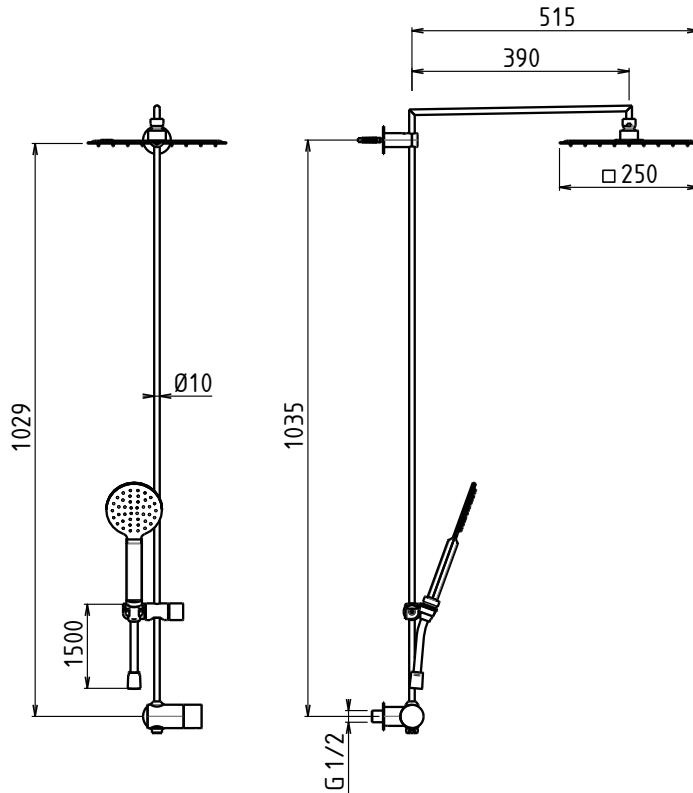

# ADCT22440 250x250

Supermirror

**Colonne Douche Ø 10 mm pour Mitigeur Encastré 1V**

**Pomme Douche Carré 250 mm x 250 mm**

2 ways column with diverter and sliding bar, flat stainless steel hand shower with anti-limescale silicone nozzles, ultrathin square shower head 250x250 with proportional valve