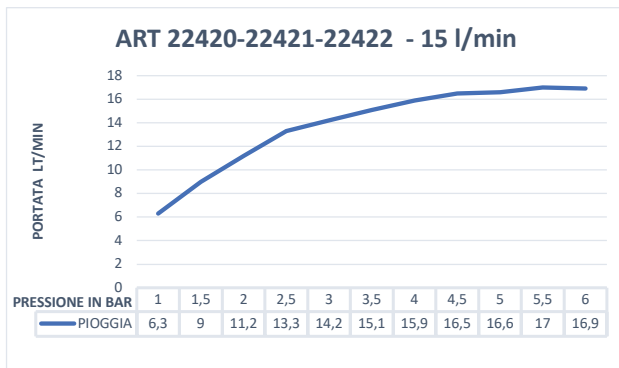

limitatore *limiter*
ugelli *nozzles*

15 l/min
108