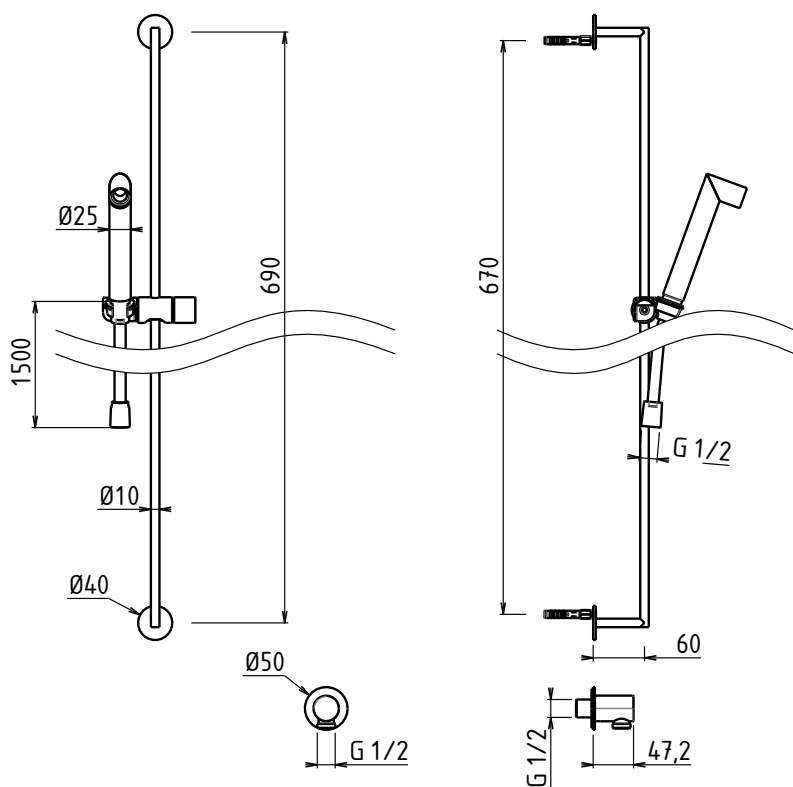

## Barre de Douche Complète Cylindrique Ø 10 mm & Prise d'Eau

EASY round shower sliding bar kit with round water inlet, 90° L-shaped stainless steel hand shower anti-limescale aerator jet-spray, flexible hose 1,50m