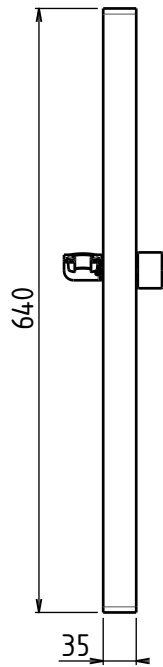

Barre de Douche NU Rectangle Plat Lg 35 mm

Flat shower sliding bar

Acciaio INOX Lavorazione
AISI304 LASER

Finiture Finishes

.100	Supermirror Supermirror	.210	Corten Corten	.171	High brass brushed PVD High brass brushed PVD
.101	Scotch Brite® Scotch Brite®	.212	Verde pastello opaco RAL6019 Pastel green matt RAL6019	.140	Oro Gold
.111	Bianco opaco Matt white	.213	Tortora RAL1019 Tortora RAL1019	.141	Oro spazzolato Brushed gold
.121	Nero opaco Matt black	.125	Gun metal brushed PVD Gun metal brushed PVD	.142	Oro rosa Pink gold
		.133	Copper brushed PVD Copper brushed PVD	.132	Rame spazzolato opaco Copper brushed matt
				.150	Bronzo spazzolato Brushed bronze