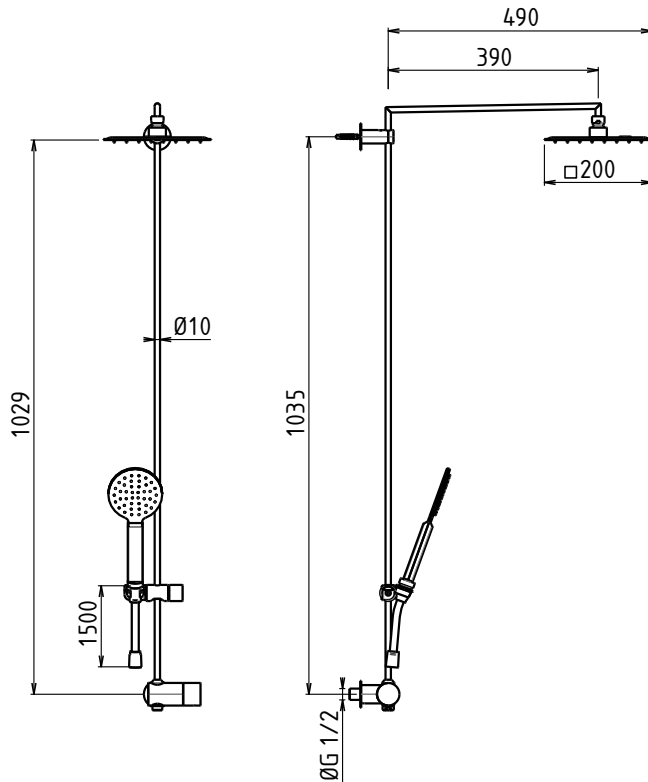

# ADCT22430 200x200

**Colonne Douche Ø 10 mm pour Mitigeur Encastré 1V**

**Pomme Douche Carré 200 mm x 200 mm**

2 ways column with diverter and sliding bar, flat stainless steel hand shower with anti-limescale silicone nozzles, ultrathin square shower head 200x200 with proportional valve