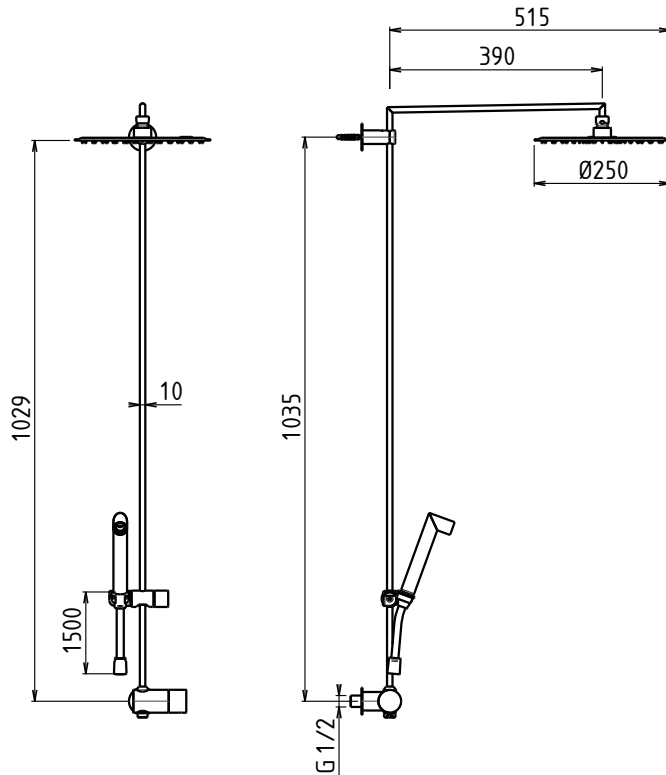

# ADCT22411 ø250

Supermirror

**Colonne Douche Ø 10 mm pour Mitigeur Encastré 1V**

**Pomme Douche Ø 250 mm**

2 ways column with diverter and sliding bar, 90° L-shaped stainless steel hand shower anti-limescale aerator jet-spray, ultrathin round shower head Ø250 with proportional valve