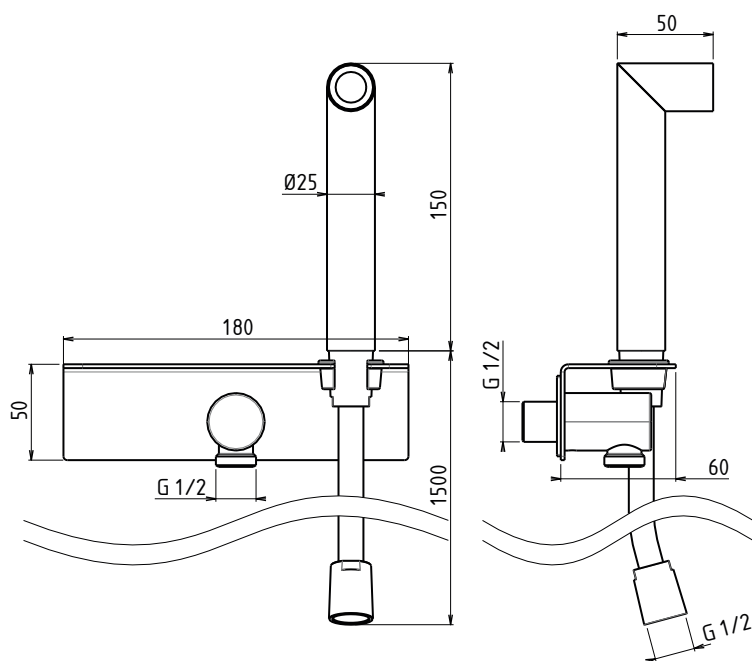

ADCT22510

Supermirror

Prise d'Eau/Patère Complète Douchette Coudée L à Droite & Etagère Lg 180 mm

Wall-mounted shower kit with flexible hose 1,50m 90° L-shaped stainless steel hand shower anti-limescale aerator jet-spray and right bracket, shower bracket with water inlet and right shelf

Acciaio INOX Lavorazione
AISI304 LASER

Finiture Finishes

.100	Supermirror Supermirror	.210	Corten Corten	.171	High brass brushed PVD High brass brushed PVD
.101	Scotch Brite® Scotch Brite®	.212	Verde pastello opaco RAL6019 Pastel green matt RAL6019	.140	Oro Gold
.111	Bianco opaco Matt white	.213	Tortora RAL1019 Tortora RAL1019	.141	Oro spazzolato Brushed gold
.121	Nero opaco Matt black	.125	Gun metal brushed PVD Gun metal brushed PVD	.142	Oro rosa Pink gold
		.133	Copper brushed PVD Copper brushed PVD	.132	Rame spazzolato opaco Copper brushed matt
				.150	Bronzo spazzolato Brushed bronze