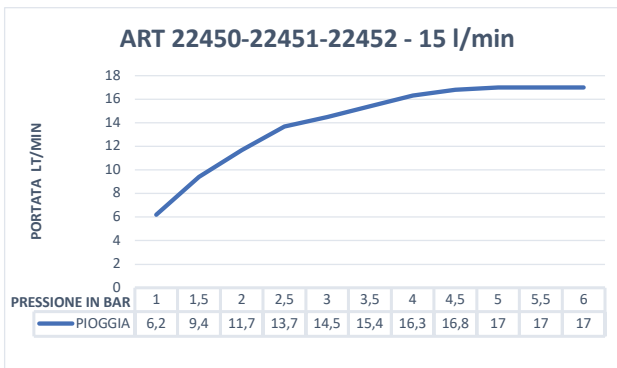

limitatore *limiter*
ugelli *nozzles*

15 l/min
100