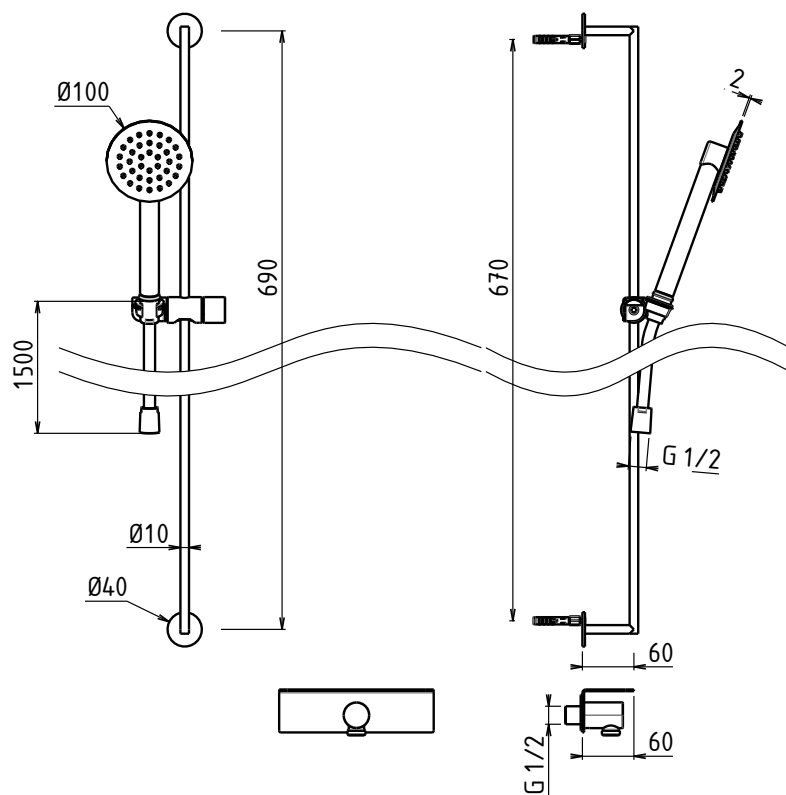

Barre de Douche Complète Cylindrique Ø 10 mm & Prise d'Eau / Etagère

EASY round shower sliding bar kit with wall-mounted water inlet with shelf, ultra slim stainless steel hand shower with anti-limescale silicone nozzles, flexible hose 1,50m

Acciaio INOX Lavorazione
AISI304 LASER

Finiture Finishes

.100	Supermirror Supermirror	.210	Corten Corten
.101	Scotch Brite® Scotch Brite®	.212	Verde pastello opaco RAL6019 Pastel green matt RAL6019
.111	Bianco opaco Matt white	.213	Tortora RAL1019 Tortora RAL1019
.121	Nero opaco Matt black	.125	Gun metal brushed PVD Gun metal brushed PVD
		.133	Copper brushed PVD Copper brushed PVD
		.171	High brass brushed PVD High brass brushed PVD