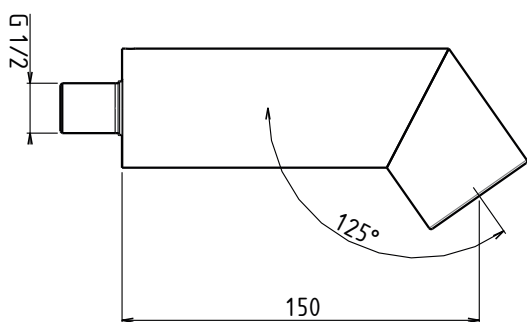

# ADCT32006

Supermirror

**Tube Douche Mural Coudé Ø 50 mm - Longueur 150 mm - Angle 125° Aérateur anticalcaire**

*Tube wall-mounted L-shaped shower head ø50 with rain anti-limescale aerator*

limitatore *limiter*