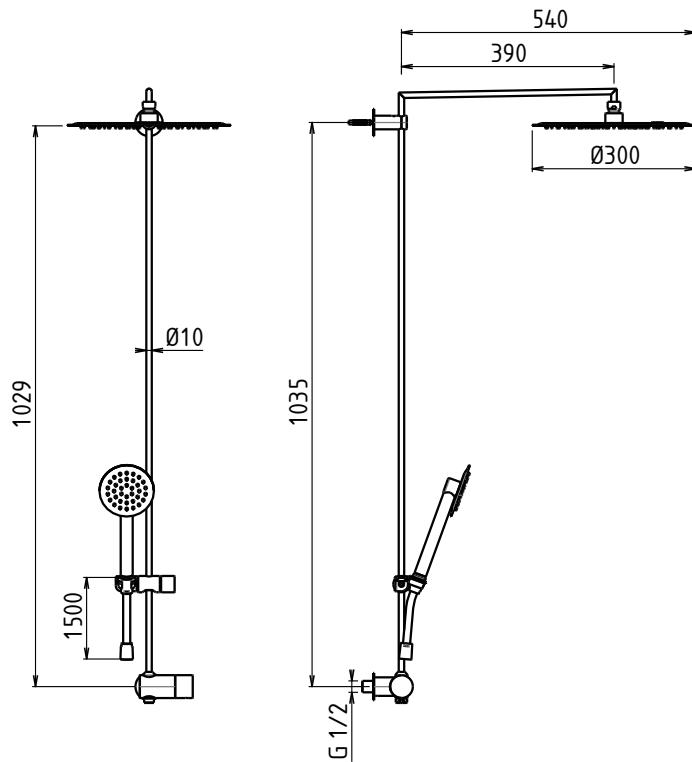

ADCT22422 Ø300

Colonne Douche Ø 10 mm pour Mitigeur Encastré 1V Pomme Douche Ø 300 mm

2 ways column with diverter and sliding bar, ultra slim stainless steel hand shower with anti-limescale silicone nozzles, ultrathin round shower head Ø300 with proportional valve

Supermirror