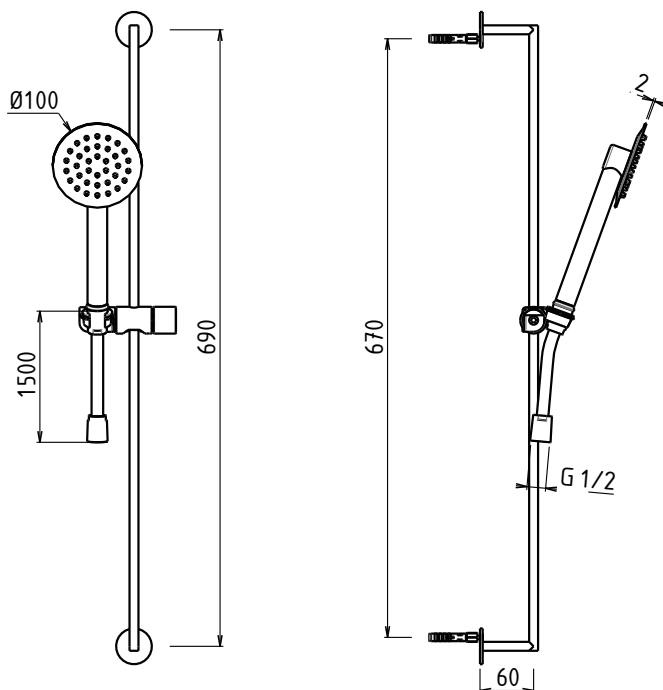

ADCT22312

Supermirror

Barre de Douche Complète Cylindrique Ø 10 mm
EASY round shower sliding bar kit ultra slim stainless steel hand shower with anti-limescale silicone nozzles, flexible hose 1,50m

Acciaio INOX Lavorazione
AISI304 LASER

Finiture Finishes

.100	Supermirror Supermirror	.210	Corten Corten
.101	Scotch Brite® Scotch Brite®	.212	Verde pastello opaco RAL6019 Pastel green matt RAL6019
.111	Bianco opaco Matt white	.213	Tortora RAL1019 Tortora RAL1019
.121	Nero opaco Matt black	.125	Gun metal brushed PVD Gun metal brushed PVD
		.133	Copper brushed PVD Copper brushed PVD
		.171	High brass brushed PVD High brass brushed PVD