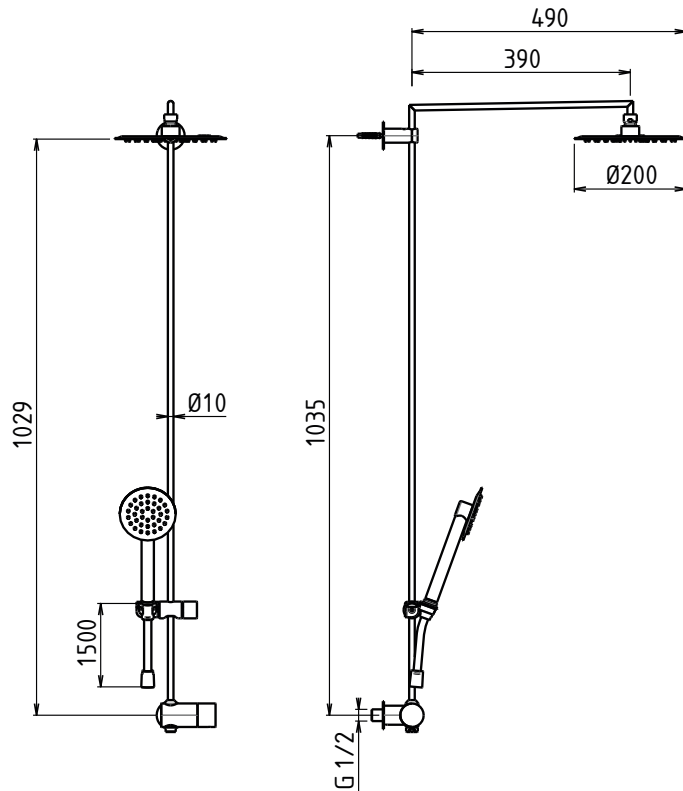

ADCT22402 Ø200

Supermirror

Colonne Douche Ø 10 mm pour Mitigeur Encastré 1V Pomme Douche Ø 200 mm

2 ways column with diverter and sliding bar, ultra slim stainless steel hand shower with anti-limescale silicone nozzles, ultrathin round shower head Ø200 with proportional valve