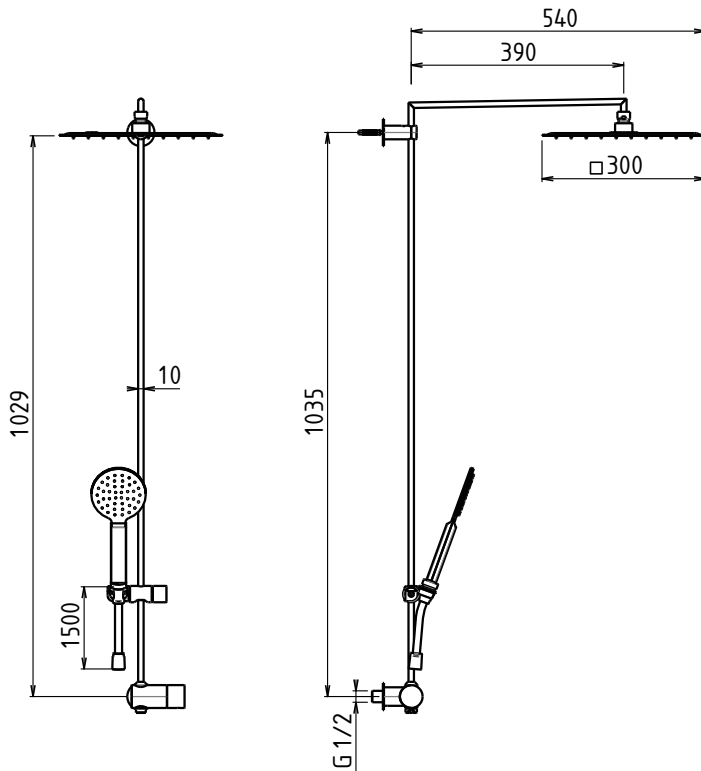

# ADCT22450 300x300

Supermirror

**Colonne Douche Ø 10 mm pour Mitigeur Encastré 1V**

**Pomme Douche Carré 300 mm x 300 mm**

2 ways column with diverter and sliding bar, flat stainless steel hand shower with anti-limescale silicone nozzles, ultrathin square shower head 300x300 with proportional valve