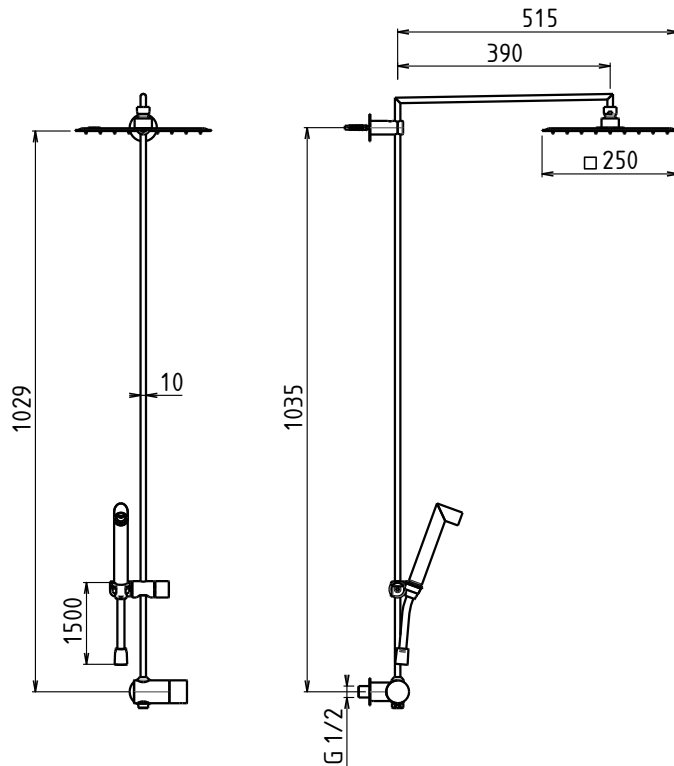

# ADCT22441 250x250

Supermirror

Colonne Douche Ø 10 mm pour Mitigeur Encastré 1V Pomme

Douche Carré 250 mm x 250 mm

2 ways column with diverter and sliding bar, 90° L-shaped stainless steel hand shower anti-limescale aerator jet-spray, ultrathin square shower head 250x250 with proportional valve