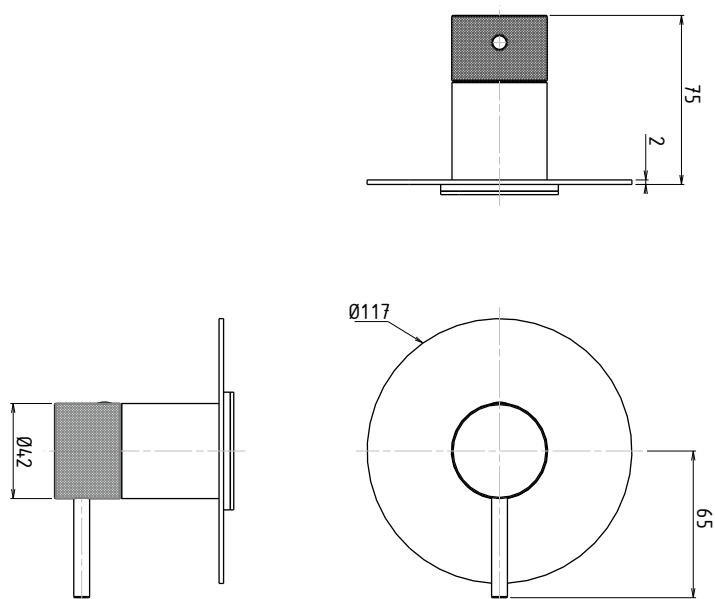

ADCT27165

Garniture Douche Platine Ronde & Manette Cylindrique

External part for shower mixer, 1 outlet texture Z1

Acciaio INOX Lavorazione
AISI304 LASER

Finiture Finishes

.100	Supermirror Supermirror	.210	Corten Corten	.171	High brass brushed PVD High brass brushed PVD
.101	Scotch Brite® Scotch Brite®	.212	Verde pastello opaco RAL6019 Pastel green matt RAL6019	.140	Oro Gold
.111	Bianco opaco Matt white	.213	Tortora RAL1019 Tortora RAL1019	.141	Oro spazzolato Brushed gold
.121	Nero opaco Matt black	.125	Gun metal brushed PVD Gun metal brushed PVD	.142	Oro rosa Pink gold
		.133	Copper brushed PVD Copper brushed PVD	.132	Rame spazzolato opaco Copper brushed matt
				.150	Bronzo spazzolato Brushed bronze