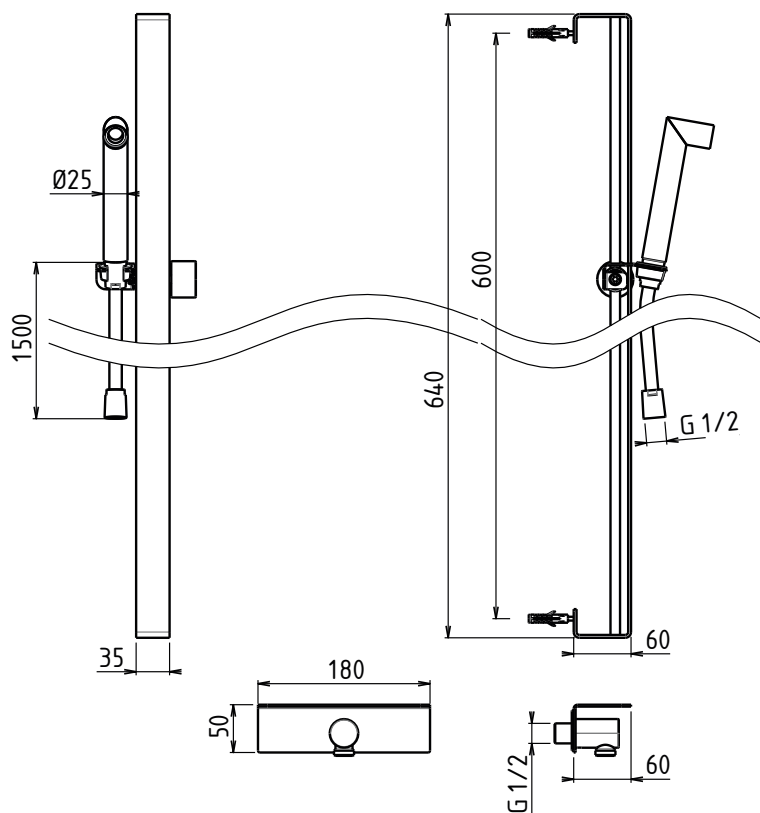

Barre de Douche Complète Rectangle Plat Lg 35 mm & Prise d'Eau / Etagère

Flat shower sliding bar kit with wall-mounted water inlet with shelf, 90° L-shaped stainless steel hand shower anti-limescale aerator jet-spray, flexible hose 1,50m

Acciaio INOX Lavorazione
AISI304 LASER

Finiture Finishes

.100	Supermirror Supermirror	.210	Corten Corten	.171	High brass brushed PVD High brass brushed PVD
.101	Scotch Brite® Scotch Brite®	.212	Verde pastello opaco RAL6019 Pastel green matt RAL6019	.140	Oro Gold
.111	Bianco opaco Matt white	.213	Tortora RAL1019 Tortora RAL1019	.141	Oro spazzolato Brushed gold
.121	Nero opaco Matt black	.125	Gun metal brushed PVD Gun metal brushed PVD	.142	Oro rosa Pink gold
		.133	Copper brushed PVD Copper brushed PVD	.132	Rame spazzolato opaco Copper brushed matt
				.150	Bronzo spazzolato Brushed bronze