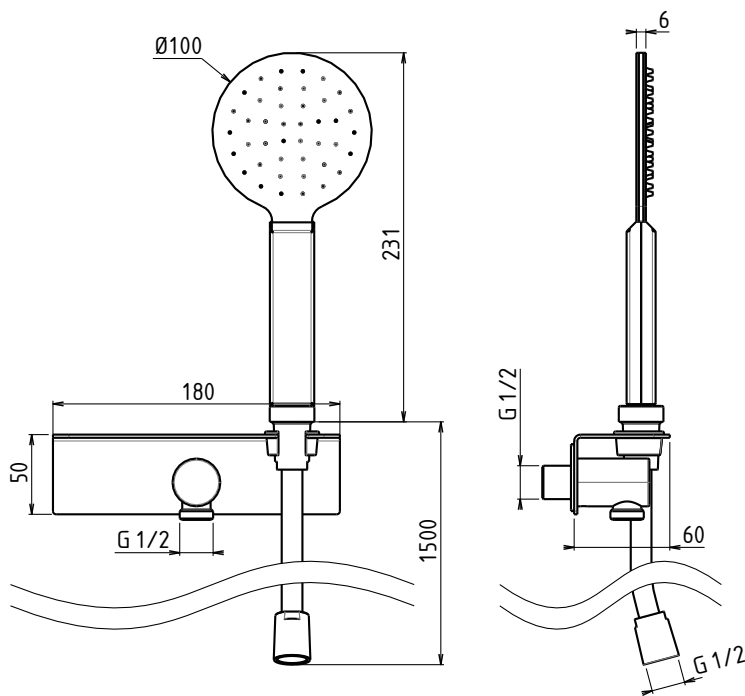

ADCT22500

Supermirror

Prise d'Eau/Patère Complète Douchette Plate à Droite & Etagère Lg 180 mm

Wall-mounted shower kit with flexible hose 1,50m flat stainless steel hand shower with anti-limescale silicone nozzles, shower bracket with water inlet and right shelf

Acciaio INOX Lavorazione
AISI304 LASER

Finiture Finishes

- .100 Supermirror
  Supermirror
- .101 Scotch Brite®
  Scotch Brite®
- .111 Bianco opaco
  Matt white
- .121 Nero opaco
  Matt black
- .121B Nero opaco con ugelli neri
  Matt black with black nozzles

- .210 Corten
  Corten
- .212 Verde pastello opaco RAL6019
  Pastel green matt RAL6019
- .213 Tortora RAL1019
  Tortora RAL1019
- .125 Gun metal brushed PVD
  Gun metal brushed PVD
- .133 Copper brushed PVD
  Copper brushed PVD
- .171 High brass brushed PVD
  High brass brushed PVD