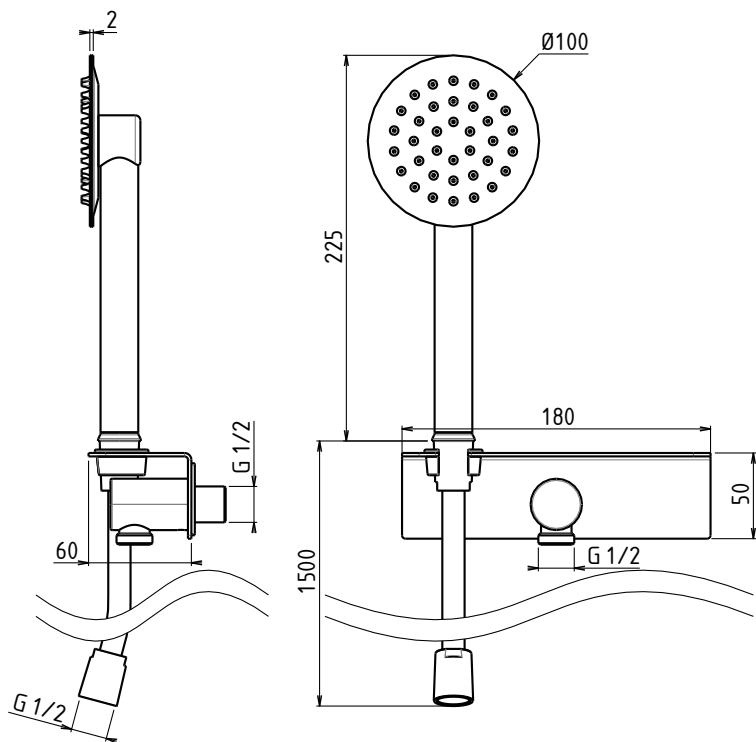

Prise d'Eau/Patère Complète Douchette Slim à Gauche & Etagère Lg 180 mm

Wall-Mounted shower kit with flexible hose 1,50m ultra slim stainless steel hand shower with anti-limescale silicone nozzles, shower bracket with water inlet and left shelf

Acciaio INOX Lavorazione
AISI304 LASER

Finiture Finishes

- .100 Supermirror
  Supermirror
- .101 Scotch Brite®
  Scotch Brite®
- .111 Bianco opaco
  Matt white
- .121 Nero opaco
  Matt black

- .210 Corten
  Corten
- .212 Verde pastello opaco RAL6019
  Pastel green matt RAL6019
- .213 Tortora RAL1019
  Tortora RAL1019
- .125 Gun metal brushed PVD
  Gun metal brushed PVD
- .133 Copper brushed PVD
  Copper brushed PVD
- .171 High brass brushed PVD
  High brass brushed PVD