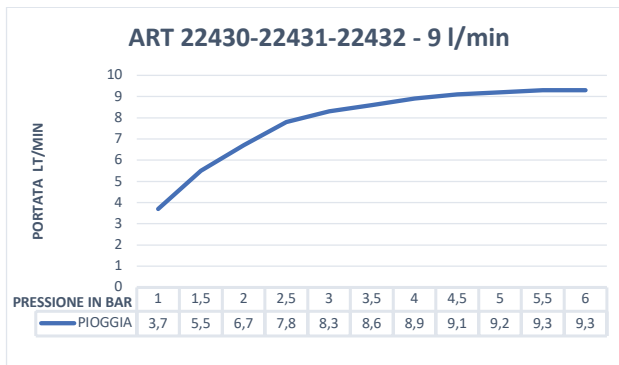

limitatore *limiter*
ugelli *nozzles*

9 l/min
64