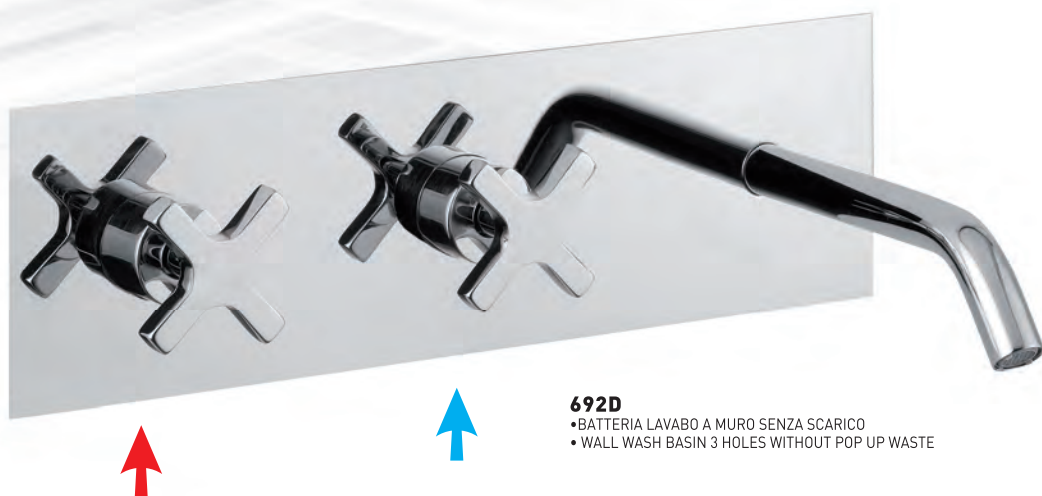

692D
•BATTERIA LAVABO A MURO SENZA SCARICO
• WALL WASH BASIN 3 HOLES WITHOUT POP UP WASTE