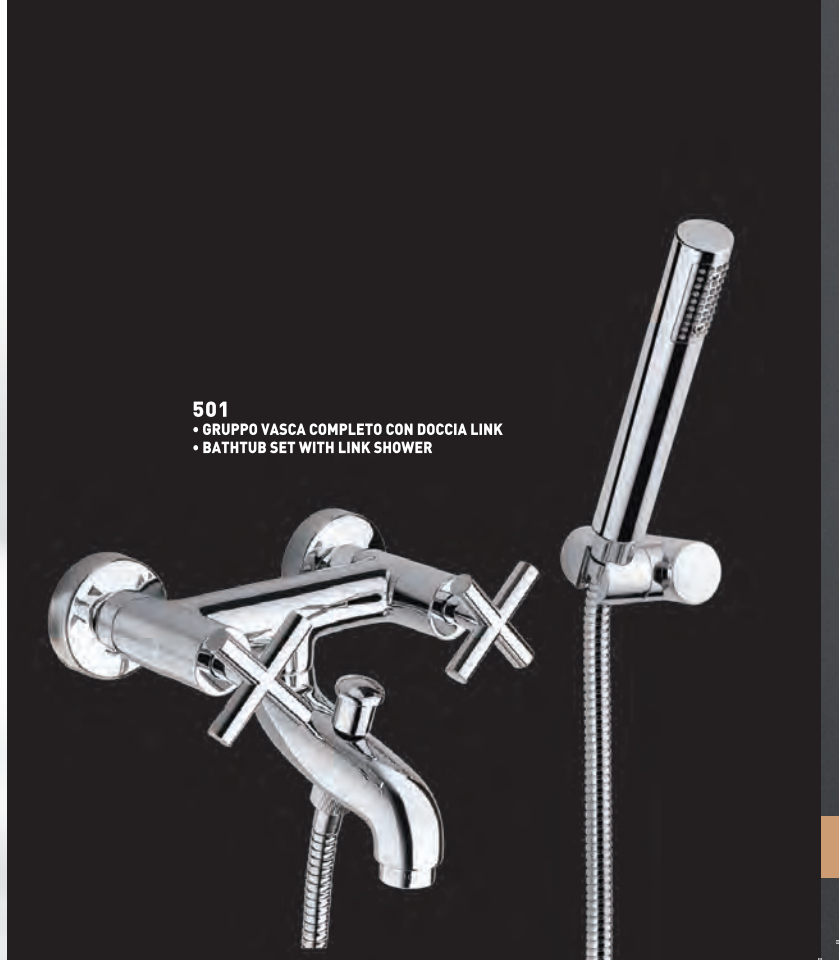

501
• GRUPPO VASCA COMPLETO CON DOCCIA LINK
• BATHTUB SET WITH LINK SHOWER