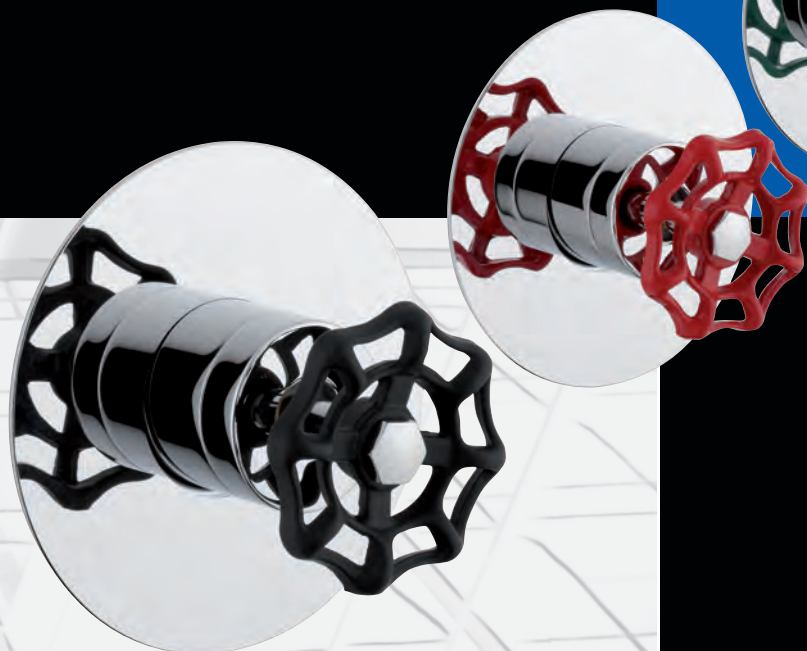

ROUND

5105X TT
• MONOCOMANDO DOCCIA INCASSO
• ONE HANDLE CONCEALED SHOWER MIXER