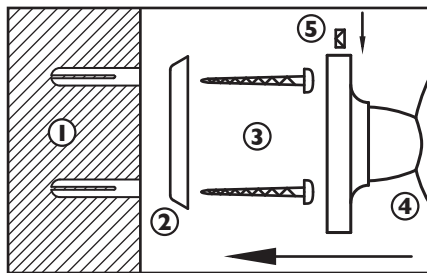

GRAND HOTEL - OPERA - SHIRE - VITA