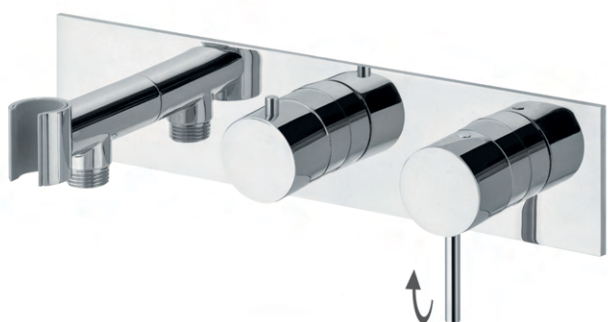

per miscelatore a parete, alimentazione acqua, deviatore 2 vie (doccetta e flessibile inclusi)
 for wall mixer, water supply, 2 ways diverter (handshower and flex hose included)
 pour mitigeur mural, prise eau, inverseur 2 sorties (douche à main et flexible inclus)

NNES0134_1

NNES0134A_1

per miscelatore a parete, alimentazione acqua, deviatore 2 vie, con piastra (doccetta e flessibile inclusi)
 for wall mixer, water supply, 2 ways diverter, with plate (handshower and flex hose included)
 pour mitigeur mural, prise eau, inverseur 2 sorties, avec plaque (douche à main et flexible inclus)